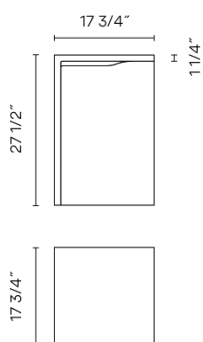

Empty

VIBIA

4130

Design By Xuclà

EMPTY - designed by Xuclà, is an outdoor floor lamp and furnishing, integrated matter and light into a single sculptural entity. After dark, EMPTY transforms its austere form through the use of an imperceptible LED light source, creating illuminated seating, tables, and sculptural path lights with an inviting, indirect light.

Spec sheet

Finish	18 Lacquered concrete grey RAL 7035
LED color temperature	3500 K
Dimming	On/ Off
Installation type	Surface mounted

Materials	Body: Polymer Concrete
Light source	2 x LED STRIP 24V 8.6W A
LED	CRI>80 1247 lm 72.5 3500 K
Driver	CV - Constant Voltage [object Object] 120-277 V 50/60 HZ

Application	Outdoor
Packaging	1 Box 22.05 m x 22.05 m x 31.89 m Gross weight 123.35 Net weight 111.01 Vol. 8.97

Lighting effect

General Lighting

Outdoor lighting

Photometric Data

Efficiency	53.22%
Coordination System	CG
Total Flux	1247.24
Maximum Value	245.05