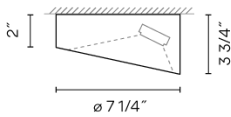

## 8201

Design By Ramos & Bassols

Domo is a sleek, energy-efficient classic cylindrical silhouette with a twist. The subtle asymmetric luminaire perfectly blends into the ceiling treatment, making the Domo the ideal LED fixture for numerous applications. The fixture sits on a rotating plate, allowing 180-degree flexibility, and controllability of light. Also available as a downlight. Visit collection for details.

### Spec sheet

<b>Finish</b>	 O3 White RAL 9010
<b>LED color temperature</b>	2700 K
<b>Dimming</b>	1-10V
<b>Installation type</b>	Surface mounted
<hr/>	
<b>Materials</b>	Canopy: Steel
<b>Light source</b>	3 x LED 2.1W 700mA A++
<b>LED</b>	CRI>80 598 lm 94.88 2700 K
<b>Driver</b>	CC - Constant Current 700 120-277 V 50/60 HZ
	 <b>Dimmable</b> <b>LED</b> <b>IP20</b> <b>Multi-volt</b>  <b>Dry Location</b> <b>50-60Hz</b> 
<b>Application</b>	Ceiling Fixtures
<b>Packaging</b>	1 Box 10.24 m x 10.24 m x 10.24 m Gross weight 3.74 Net weight 3.37 Vol. 0.618