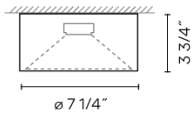

Spec sheet

Finish	 O3 White RAL 9010
LED color temperature	2700 K
Dimming	1-10V
Installation type	Surface mounted
<hr/>	
Materials	Canopy: Steel
Light source	3 x LED 2.1W 700mA A++
LED	CRI>80 598 lm 94.88 2700 K
Driver	CC - Constant Current 700 120-277 V 50/60 HZ
	 Dimmable  LED  IP20
	 Multi-volt   Dry Location  50-60Hz
	 1-10V
Application	Ceiling Fixtures
Packaging	1 Box 10.24 m x 10.24 m x 10.24 m Gross weight 3.96 Net weight 3.57 Vol. 0.618