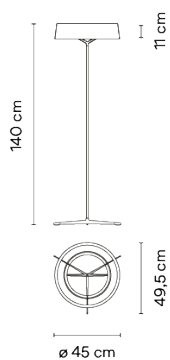

Dama

VIBIA

3230

Design By Ludovica+Roberto Palomba

The Dama floor lamp is distinguished by its subtle design, both as regards its shape and its material. Its shade is made of paper, a tactile material, subtle and delicate, that emits a warm light. Its structure, a fine aluminium stem, softens and refines the design.

Model Sheet

Finish

- 25 Beige D1
NCS S 4005-Y50R
- 11 Black
NCS S 8500-N

LED temperature color 2700 K

Dimming Push / Casambi

Installation type Plug-in

Materials

- Shade: Parchment paper
- Ring: Aluminum
- Tube: Stainless steel
- Base: Zinc Alloy

Light source 1 x LED 16,7W 900mA

LED CRI>90 2170 lm 130 2700 K

Driver Constant Current 900
100-240 V V 50-60 Hz HZ

Dimmer LED IP20

Bi-volt 50-60Hz PUSH

Application Floor Lamps

Packaging

- 1 Box
- 1,44 m x 0,55 m x 0,55 m
- Gross weight 5
- Net weight 2,55
- Vol. 0,4356