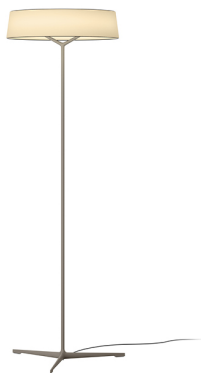

Dama

VIBIA

3230

Design By Ludovica+Roberto Palomba

The Dama floor lamp is distinguished by its subtle design, both as regards its shape and its material. Its shade is made of paper, a tactile material, subtle and delicate, that emits a warm light. Its structure, a fine aluminium stem, softens and refines the design.

Model Sheet

Finish

- 25 Beige D1
NCS S 4005-Y50R
- 11 Black
NCS S 8500-N

LED temperature color 2700 K

Dimming Push / Casambi

Installation type Plug-in

Materials

- Shade: Parchment paper
- Ring: Aluminum
- Tube: Stainless steel
- Base: Zinc Alloy