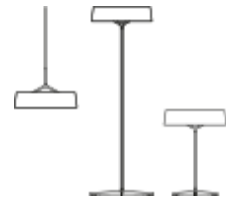

Other Applications

All of our products come with a five-year warranty. Check our legal terms at www.vibia.com/warranty

Vibia Lighting, S.L.U.

Office / Oficina
Progrés 4-6. 08850 Gavà. Barcelona, Spain.

International T +34 934 796 971
Spain / Portugal T +34 934 796 970

customer.service@vibia.com
vibia.com