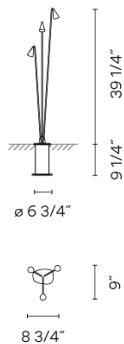

4635

Design By Lievore Altherr Molina

BRISA is a fitted outdoor lamp with three revolving, adjustable arms. It is ideal for illuminating garden spaces and paths. Designed by Lievore, Altherr, Molina, it is available in two colors: khaki lacquer or matte oxide.

## Spec sheet

**Finish**

- 54 Oxide  
RAL 8014
- 07 Khaki  
RAL 7039

**LED color temperature** 2700 K

**Dimming** On/ Off

**Installation type** Recessed

**Materials**

- Shade: Aluminum
- Base: Aluminum
- Tube: Stainless steel
- Disc: Stainless steel

**Light source** 3 x LED 2,1W 700mA

**LED** CRI>90 598 lm 95  
2700 K

**Driver** CC - Constant Current 700  
100-240 V 50/60 HZ

LED IP65  Wet Location  
50-60Hz

**Application** Outdoor

**Packaging**

- 1 Box
- 45.75 m x 14.45 m x 12.52 m
- Gross weight 14.32
- Net weight 12.89
- Vol. 4.7887