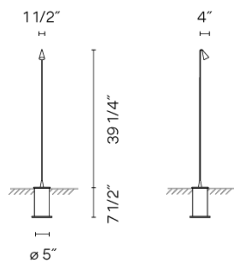

4630

Design By Lievore Altherr Molina

BRISA is a fitted outdoor lamp that is revolving and adjustable. It is ideal for illuminating garden spaces and paths. Designed by Lievore, Altherr, Molina, it is available in two colors: khaki lacquer or matte oxide.

Spec sheet

Finish

- 54 Oxide
RAL 8014
- 07 Khaki
RAL 7039

LED color temperature 2700 K

Dimming On/ Off

Installation type Recessed

Materials

- Shade: Aluminum
- Base: Aluminum
- Vertical tube: Steel
- Disc: Stainless steel

Light source 1 x LED 2,1W 700mA

LED CRI>90 199 lm 95
2700 K

Driver CC - Constant Current 700
100-240 V 50/60 HZ

LED IP65 Wet Location
50-60Hz

Application Outdoor

Packaging

- 1 Box
- 63.39 m x 6.3 m x 6.3 m
- Gross weight 12.11
- Net weight 11.56
- Vol. 1.455