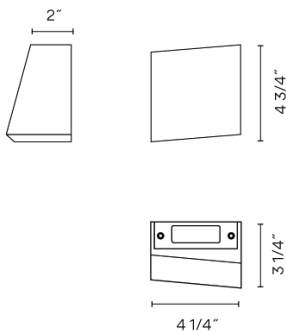

Spec sheet

Finish

- 54 Oxide lacquer
RAL 8017
- 80 Concrete
RAL 7038

LED color temperature 2700 K

Dimming On/ Off

Installation type Surface mounted

Materials
Diffuser: Acrylic
Body: Aluminum
Body: Concrete

Light source 1 x LED 2,1W 700mA
A+

LED CRI>80 199 lm 94,76
2700 K

Driver CC - Constant Current 700 120
V 50/60 HZ

LED
IP66
UL
Wet Location
50-60Hz
120V

Application Outdoor

Packaging
1 Box
10,24 m x 10,24 m x 10,24 m
Gross weight 5,07
Net weight 4,56
Vol. 0,618