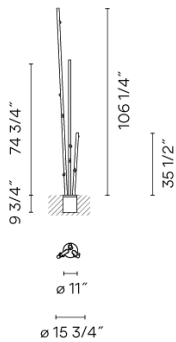

4812

Design By Antoni Arola & Enric Rodríguez

Bamboo is a recessed outdoor lamp with three arms. Available in two finishes - beige grey and oxide - that make it possible to camouflage and integrate it into the landscape, with the added surprise that it produces light. Designed by Antoni Arola & Enric Rodríguez.

Spec sheet

Finish	<ul style="list-style-type: none"> 07 Beige grey RAL 7006 54 Oxide RAL 8017
LED color temperature	2700 K
Dimming	On/ Off
Installation type	Recessed
Materials	Body: Resin + fiberglass Diffuser: Acrylic
Light source	9 x LED 2.1W 700mA A++
LED	CR>90 1794 lm 95 2700 K
Driver	CC - Constant Current 700 120-277 V 50/60 HZ
	<ul style="list-style-type: none"> <li style="margin-right: 10px;"> LED <li style="margin-right: 10px;"> IP66 <li style="margin-right: 10px;"> Multi-volt <li style="margin-right: 10px;"> Wet Location 50-60Hz
Application	Outdoor
Packaging	4 Box 19.29 m x 19.29 m x 13.78 m Gross weight 47.58 Net weight 42.82 Vol. 6.5474