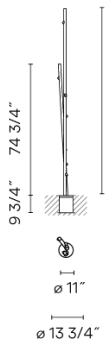

Bamboo

VIBIA

4811

Design By Antoni Arola & Enric Rodríguez

Bamboo is a recessed outdoor lamp with two arms. Available in three finishes -beige grey and oxide - that make it possible to camouflage and integrate it into the landscape, with the added surprise that it produces light. Designed by Antoni Arola & Enric Rodríguez.

Spec sheet

Finish	 07 Beige grey RAL 7006
	 54 Oxide RAL 8017
LED color temperature	2700 K
Dimming	On/ Off
Installation type	Recessed
Materials	Body: Resin + fiberglass Diffuser: Acrylic
Light source	7 x LED 2.1W 700mA A++
LED	CR>90 1395 lm 95 2700 K
Driver	CC - Constant Current 700 120-277 V 50/60 HZ
	 LED  IP66  Multi-volt
	 Wet Location  50-60Hz
Application	Outdoor
Packaging	3 Box 19.29 m x 19.29 m x 13.78 m Gross weight 40.53 Net weight 36.48 Vol. 5.8588