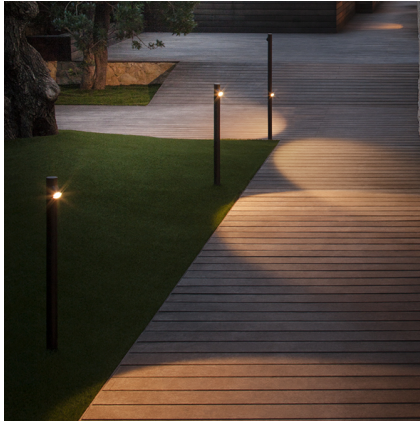

Bamboo

VIBIA

4803

Design By Antoni Arola & Enric Rodríguez

Bamboo is an outdoor beacon with two finishes that make it possible to camouflage and integrate it into the landscape, with the added surprise that it produces light. Available in beige grey and oxide. Designed by Antoni Arola & Enric Rodríguez.

Spec sheet

Finish

- 54 Oxide
RAL 8017
- 07 Beige grey
RAL 7006

LED color temperature 2700 K

Dimming On/ Off

Installation type Recessed

Materials Body: Resin + fiberglass
Diffuser: Acrylic

Light source 2 x LED 2.1W 700mA
A++