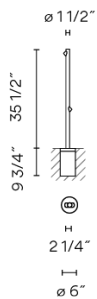

Spec sheet

Finish

- 54 Oxide
RAL 8017
- 07 Beige grey
RAL 7006

LED color temperature 2700 K

Dimming On/ Off

Installation type Recessed

Materials Body: Resin + fiberglass
Diffuser: Acrylic

Light source 2 x LED 2.1W 700mA
A++

LED CRI>90 399 lm 95
2700 K

Driver CC - Constant Current 700
100-240 V 50/60 HZ

 LED  IP66  Bi-volt
 Wet Location  50-60Hz

Application Outdoor

Packaging 2 Box
14.96 m x 14.96 m x 11.42 m
Gross weight 14.1
Net weight 12.69
Vol. 2.1648