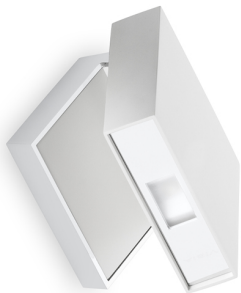

Alpha

7942

Design By Ramos & Bassols

Wall lamps, available in matte white lacquer and chrome, matte black lacquer and chrome, matte graphite lacquer and black, and matte white lacquer. Its methacrylate diffuser gives a warm, very cozy light. Alpha follows the readers' movements as it rotates and can be angled, opening up to 75-degree and turning through 360-degree, which also enables it to provide indirect lighting.

VIBIA

Spec sheet

1. **Finish**
2. 18 Graphite and black
     RAL 7016, RAL 9005
   - 04 Black and chrome
     RAL 9005
   - 03 White and chrome
     RAL 9016
   - 93 White
     RAL 9016

LED color temperature 2700 K

Dimming On/ Off

Installation type Surface mounted

Materials Lid: Zinc aluminum alloy
Body: Aluminum

Light source 1 x LED 2.1W 700mA
A++

LED CRI>80 139 lm 66.19
2700 K

Driver CC - Constant Current 700 120
V 50/60 HZ

LED Bi-volt Dry Location
50-60Hz 120V

Application Wall Fixtures

Packaging 1 Box
10.24 m x 10.24 m x 10.24 m
Gross weight 2.64
Net weight 2.38
Vol. 0.618

Lighting effect

General Lighting

Lamp having a light beam whose main function is to supply sufficient light for reading.

Photometric Data

VIBIA, INC.

USA & CANADA
272 Fernwood Ave. Edison, NJ 08837. USA
Phone 732 417 1700 sales@vibia.com www.vibia.com/us/usa

HEADQUARTERS
Progrés 4-6. 08850 Gavà
(Barcelona - Spain)