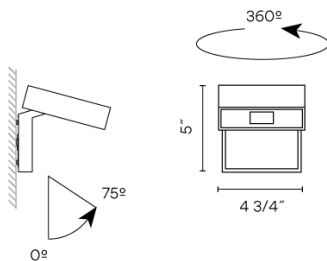

Alpha

7942

Design By Ramos & Bassols

Wall lamps, available in matte white lacquer and chrome, matte black lacquer and chrome, matte graphite lacquer and black, and matte white lacquer. Its methacrylate diffuser gives a warm, very cozy light. Alpha follows the readers' movements as it rotates and can be angled, opening up to 75-degree and turning through 360-degree, which also enables it to provide indirect lighting.

VIBIA

Spec sheet

1. **Finish**
2. 18 Graphite and black
     RAL 7016, RAL 9005
   - 04 Black and chrome
     RAL 9005
   - 03 White and chrome
     RAL 9016
   - 93 White
     RAL 9016

LED color temperature 2700 K

Dimming On/ Off

Installation type Surface mounted

Materials Lid: Zinc aluminum alloy
Body: Aluminum

Light source 1 x LED 2.1W 700mA
A++

LED CRI>80 139 lm 66.19
2700 K

Driver CC - Constant Current 700 120
V 50/60 HZ

LED Bi-volt Dry Location
50-60Hz 120V

Application Wall Fixtures

Packaging 1 Box
10.24 m x 10.24 m x 10.24 m
Gross weight 2.64
Net weight 2.38
Vol. 0.618

Lighting effect

General Lighting

Lamp having a light beam whose main function is to supply sufficient light for reading.

Photometric Data

VIBIA, INC.

USA & CANADA
272 Fernwood Ave. Edison, NJ 08837. USA
Phone 732 417 1700 sales@vibia.com www.vibia.com/us/usa

HEADQUARTERS
Progrés 4-6. 08850 Gavà
(Barcelona - Spain)