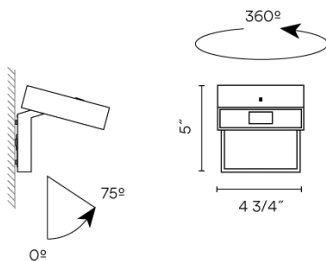

Alpha

7940

Design By Ramos & Bassols

The Alpha reading light is the essence of form and function. The discreet styling reveals an inner functionality of a pivoting head with 360-degree rotation and a 75-degree opening for directional light. The LED light source is diffused through a methacrylate lens providing soft, warm light with a 90-degree beam spread. Alpha is constructed of high-grade metal alloy, finished in black or white lacquer and accented with chrome-plated trim. The adjustable head responds intuitively to a gentle touch allowing it to be aimed for reading light or directed away for ambient illumination. Also available with satin nickel trim.

VIBIA

Spec sheet

Finish	18 Graphite and black RAL 7016, RAL 9005
	03 White and chrome RAL 9016
	93 White RAL 9016
	04 Black and chrome RAL 9005

LED color temperature 2700 K

Dimming On/ Off

Installation type Surface mounted

Materials Cover: Steel
Body: Aluminum

Light source 1 x LED 2.1W 700mA
A++

LED CRI>80 139 lm 66.19
2700 K

Driver CC - Constant Current 700 120
V 50/60 HZ

Remarks On/off switch on the front cover

LED IP20 Bi-volt (E)

Dry Location 50-60Hz 120V

Application Wall Fixtures

Packaging 1 Box
10.24 m x 10.24 m x 10.24 m
Gross weight 2.64
Net weight 2.38
Vol. 0.618

Lighting effect

General Lighting

Lamp having a light beam whose main function is to supply sufficient light for reading.

Photometric Data

VIBIA, INC.

USA & CANADA
272 Fernwood Ave. Edison, NJ 08837. USA
Phone 732 417 1700 sales@vibia.com www.vibia.com/us/usa

HEADQUARTERS
Progrés 4-6. 08850 Gavà
(Barcelona - Spain)