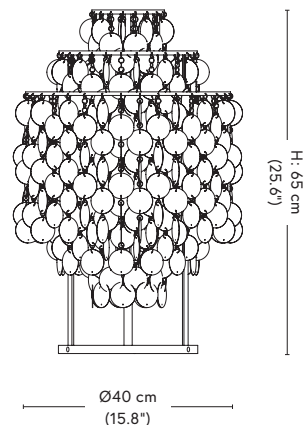

Light source

E27 (220V) max. 60W / E26 US (120V) max. 60W
IP20. Bulb is not included

Cord

Transparent w. switch 220 cm (86.6")

Certifications

CE / UKCE / UL

Product dimensions

H: 65 cm (25.6")

Ø40 cm (15.8")

Box dimensions

48 × 77 × 50 cm (18.9 × 30.3 × 19.7")

Weight

7 kg / 8 kg incl. packaging

FUN TABLE LAMP 2TM 1964

LIGHTING

Description

Table lamp with discs on two ring metal frame.
Discs are connected with small rings.

Material

Chrome/Brass plated metal frame, stainless steel rings
and seashell discs.

Light source

E27 (220V) max. 60W / E26 US (120V) max. 60W
IP20. Bulb is not included

Cord

Transparent w. switch 220 cm (86.6")

Certifications

CE / UKCE / UL

Product dimensions

H: 43 cm (16.9")
Ø27 cm (10.6")

Box dimensions

33 × 33 × 50 cm (13 × 13 × 19.7")