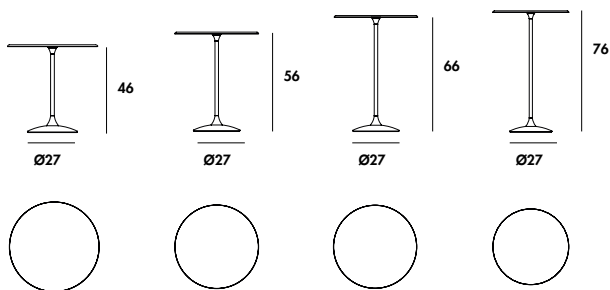

Gallery

SOVET

ITALIA

Tulip

Design by Guido Porcellato

Tavolino con base in metallo cromato o laccato, varie finiture. Top temperato o stratificato in varie misure, materiali e finiture.

Coffee table with chromed or lacquered metal base, various finishes. Tempered or laminated top in different measures, materials and finishes.

Models & Dimensions

- Ø 48x46h
- Ø 62x46h
- Ø 48x56h
- Ø 48x66h
- Ø 48x76h

Finiture top / Top finishes

Vetro/Glass

TETE TFF

Vetro acidato/ Frosted glass

Materia

MESP MBSP