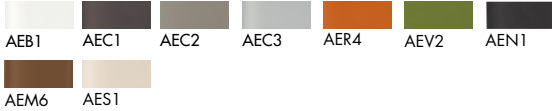

Finiture top / Top finishes

Vetro/Glass

Vetro acidato/ Frosted glass

Materia