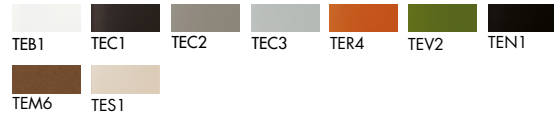

Finiture top / Top finishes

Vetro laccato/ Lacquered glass