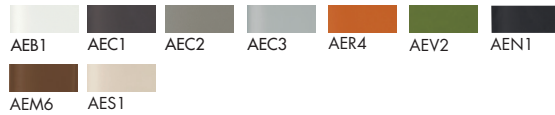

Round coffee table with lacquered metal structure, black, mocha or burnished brass finish. Top available in different measures, materials and finishes.

Models & Dimensions

- Ø 55x45h
- Ø 80x36h
- Ø 120x36h

Finiture top / Top finishes

Vetro laccato / Lacquered glass

Vetro acidato / Frosted glass

Materia

Ceramica CE1 / Ceramic CE1

Ceramica CE2 / Ceramic CE2

Finiture base / Base finishes

Metallo laccato / Lacquered metal