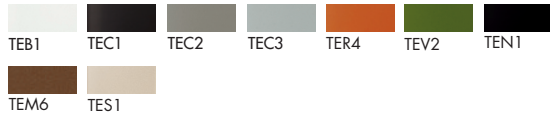

Piktör

Design by Lievore Altherr Molina

Gallery

SOVET

ITALIA

Piktor

Design by Lievore Altherr Molina

Tavolino tondo con struttura in metallo laccato nelle finiture ottone brunito, caffè o nero. Top disponibile in varie misure, materiali e finiture.

Round coffee table with lacquered metal structure, black, mocha or burnished brass finish. Top available in different measures, materials and finishes.

Models & Dimensions

- Ø 55x45h
- Ø 80x36h
- Ø 120x36h

Finiture top / Top finishes

Vetro laccato / Lacquered glass

Vetro acidato / Frosted glass

Materia

Ceramica CE1 / Ceramic CE1

Ceramica CE2 / Ceramic CE2

Finiture base / Base finishes

Metallo laccato / Lacquered metal