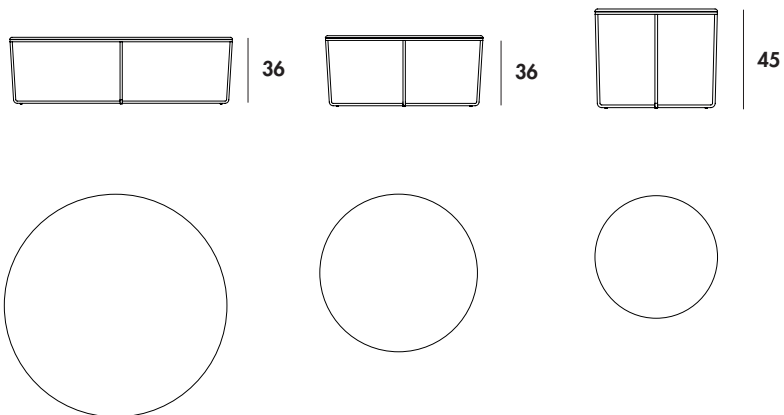

Piktör

Design by Lievore Altherr Molina

Gallery

SOVET

ITALIA

Piktor

Design by Lievore Altherr Molina

Tavolino tondo con struttura in metallo laccato nelle finiture ottone brunito, caffè o nero. Top disponibile in varie misure, materiali e finiture.

Round coffee table with lacquered metal structure, black, mocha or burnished brass finish. Top available in different measures, materials and finishes.

Models & Dimensions

- Ø 55x45h
- Ø 80x36h
- Ø 120x36h