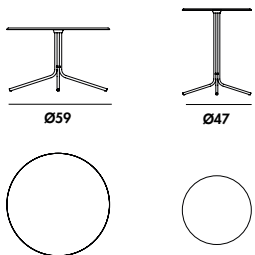

## Genius

Design by Gianluigi Landoni

Tavolino con base in metallo, varie finiture.

Top temperato o stratificato in varie misure, materiali e finiture.

Coffee table with metal base, various finishes.

Tempered or laminated top in different measures, materials and finishes.

## Models & Dimensions

Ø 62x38h

Ø 62x45h

Ø 48x38h

Ø 48x60h

62x62x38h

62x62x45h

48x48x38h