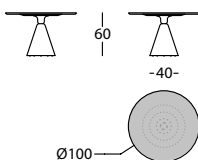

363.74.LG.A6

PION PETRA MESA D100X60
PION PETRA TABLE D100X60
PION PETRA TABLE D100X60

0,26 m² / 2 Pack. / 77,0 kg