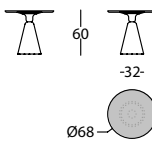

363.74.GG.A6

PION PETRA MESA D68X60
PION PETRA TABLE D68X60
PION PETRA TABLE D68X60

0,19 m² / 2 Pack. / 51,0 kg