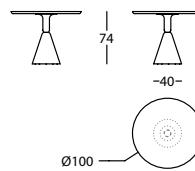

363.74.LH.FR

PION FRESNO MESA D100X74
PION ASH TABLE D100X74
PION FRÈNE TABLE D100X74

0,27 m³ / 2 Pack. / 45,0 kg