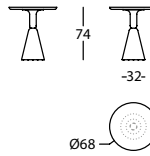

0,15 m<sup>3</sup> / 2 Pack. / 19,0 kg

**363.74.GG.FR**

PION FRESNO MESA D68X60  
PION ASH TABLE D68X60  
PION FRÈNE TABLE D68X60

0,15 m<sup>3</sup> / 2 Pack. / 32,0 kg

**363.74.KG.FR**

PION FRESNO MESA D90X60  
PION ASH TABLE D90X60  
PION FRÈNE TABLE D90X60

0,18 m<sup>3</sup> / 2 Pack. / 39,0 kg

**363.74.LG.FR**

PION FRESNO MESA D100X60  
PION ASH TABLE D100X60  
PION FRÈNE TABLE D100X60

0,21 m<sup>3</sup> / 2 Pack. / 44,0 kg

**363.74.NG.FR**

PION FRESNO MESA D120X60  
PION ASH TABLE D120X60  
PION FRÈNE TABLE D120X60

0,26 m<sup>3</sup> / 2 Pack. / 52,0 kg

**363.74.GGH.FR**

PION FRESNO MESA 65X65X74  
PION ASH TABLE 65X65X74  
PION FRÈNE TABLE 65X65X74

0,21 m<sup>3</sup> / 2 Pack. / 33,0 kg

**363.74.GH.FR**

PION FRESNO MESA D68X74  
PION ASH TABLE D68X74  
PION FRÈNE TABLE D68X74