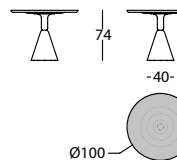

363.74.LH.A6

PION PETRA MESA D100X74
PION PETRA TABLE D100X74
PION PETRA TABLE D100X74

0,29 m² / 2 Pack. / 78,0 kg