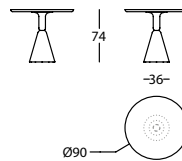

363.74.KH.FR

PION FRESNO MESA D90X74
PION ASH TABLE D90X74
PION FRÈNE TABLE D90X74

0,24 m³ / 2 Pack. / 40,0 kg