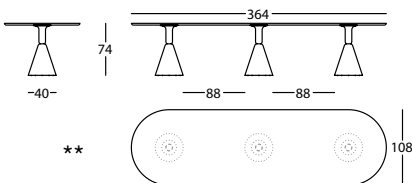

363.74.Z94LH.FR

PION FRESNO MESA CONFERENCIA 364X108X74
PION ASH CONFERENCE TABLE 364X108X74
PION FRÈNE TABLE DE CONFÉRENCE 364X108X74

0,97 m³ / 4 Pack. / 203,0 kg

363.3P.A

PION PASACABLE REDONDO D9
PION ROUND GROMMET
PION PASSE-CABLE ROND

- m³ / - Pack. / - kg

Ejemplo de colocación de pasacables. / Example placement of grommets. / Exemple de placement de passe-cable.

PASA-CABLES CIRCULAR: POR FAVOR, INDIQUE CON UN DIBUJO LA CANTIDAD Y UBICACIÓN DESEADA.
ROUND GROMMET FITTED DURING THE MANUFACTURING PROCESS. PLEASE INDICATE THE POSITION AND QUANTITY REQUIRED IN A PLAN WHEN ORDERING.
PASSE-CABLE CIRCULAIRE: MERCI D'INDIQUER AVEC UN SCHÉMA LA QUANTITÉ ET LA PLACEMENT EXACT DÉSIÉ.