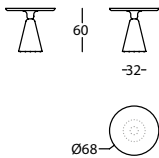

363.74.GG.FR

PION FRESNO MESA D68X60
PION ASH TABLE D68X60
PION FRÈNE TABLE D68X60

0,15 m³ / 2 Pack. / 32,0 kg