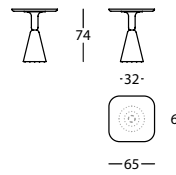

0,15 m<sup>3</sup> / 2 Pack. / 19,0 kg

**363.74.GG.FR**

PION FRESNO MESA D68X60  
PION ASH TABLE D68X60  
PION FRÈNE TABLE D68X60

0,15 m<sup>3</sup> / 2 Pack. / 32,0 kg

**363.74.KG.FR**

PION FRESNO MESA D90X60  
PION ASH TABLE D90X60  
PION FRÈNE TABLE D90X60

0,18 m<sup>3</sup> / 2 Pack. / 39,0 kg

**363.74.LG.FR**

PION FRESNO MESA D100X60  
PION ASH TABLE D100X60  
PION FRÈNE TABLE D100X60

0,21 m<sup>3</sup> / 2 Pack. / 44,0 kg

**363.74.NG.FR**

PION FRESNO MESA D120X60  
PION ASH TABLE D120X60  
PION FRÈNE TABLE D120X60

0,26 m<sup>3</sup> / 2 Pack. / 52,0 kg

**363.74.GGH.FR**

PION FRESNO MESA 65X65X74  
PION ASH TABLE 65X65X74  
PION FRÈNE TABLE 65X65X74

0,21 m<sup>3</sup> / 2 Pack. / 33,0 kg

**363.74.GH.FR**

PION FRESNO MESA D68X74  
PION ASH TABLE D68X74  
PION FRÈNE TABLE D68X74