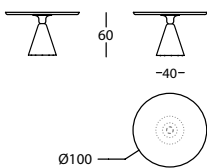

363.74.LG.FR

PION FRESNO MESA D100X60
PION ASH TABLE D100X60
PION FRÈNE TABLE D100X60

0,21 m³ / 2 Pack. / 44,0 kg