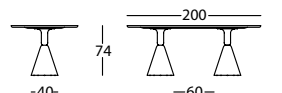

363.74.WLH.A6

PION PETRA MESA 200X100X74
PION PETRA TABLE 200X100X74
PION PETRA TABLE 200X100X74

0,56 m² / 3 Pack. / 176,0 kg