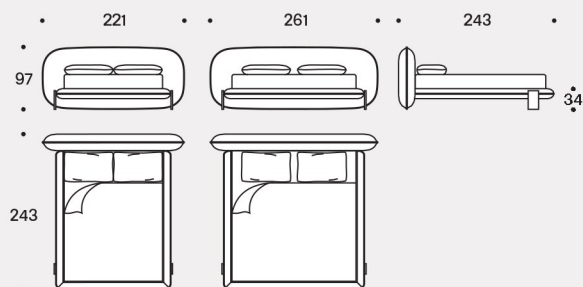

## Feet

In solid ash wood, 25 mm thick, in blanched finishing or open-pore painted finish in walnut-color or black.

Misura rete / Size for bed base / 160x200 cm - 180x200 cm  
 versione piedi Esterni / External feet version

153x203 cm

193x203 cm

Misura rete / Size for bed base / 160x200 cm - 180x200 cm  
 versione piedi Interni / Internal feet version

153x203 cm

193x203 cm