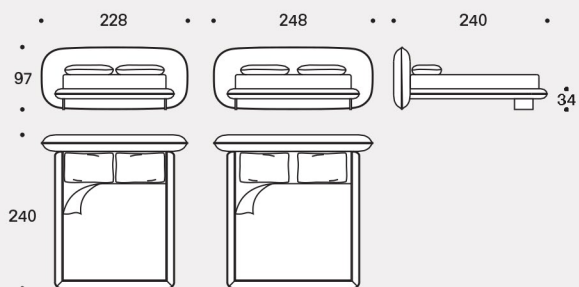

## Feet

In solid ash wood, 25 mm thick, in blanched finishing or open-pore painted finish in walnut-color or black.

Misura rete / Size for bed base / 160x200 cm - 180x200 cm  
 versione piedi Esterni / External feet version

153x203 cm

193x203 cm

Misura rete / Size for bed base / 160x200 cm - 180x200 cm  
 versione piedi Interni / Internal feet version

153x203 cm

193x203 cm