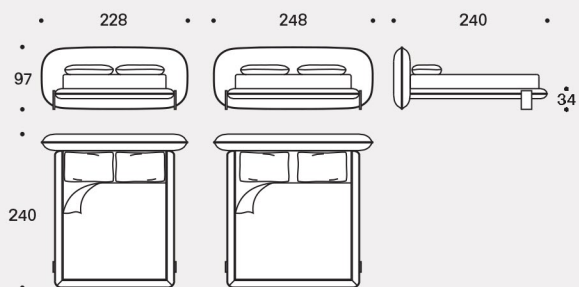

## Feet

In solid ash wood, 25 mm thick, in blanched finishing or open-pore painted finish in walnut-color or black.

Misura rete / Size for bed base / 160x200 cm - 180x200 cm  
 versione piedi Esterni / External feet version