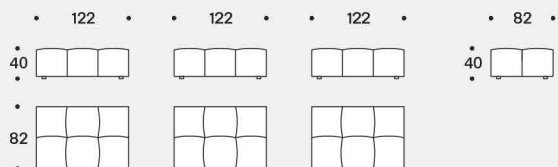

Esempi composizioni / 3 moduli seduta da 122 cm, 3 schienali da 82 cm e 2 schienali da 122 cm
Examples of compositions / 3 x 122 cm seating units, 3 x 82 cm backrests and 2 x 122 cm backrests

Moduli seduta / Seating units / 122