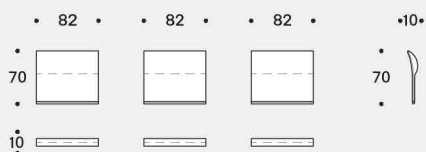

Schienali / Backrests / 82