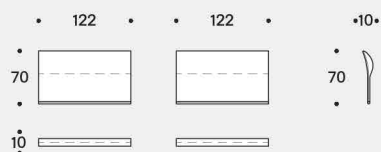

Schienali / Backrests / 122