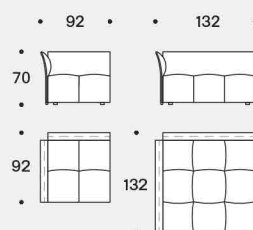

Angoli fissi / Fixed corner units