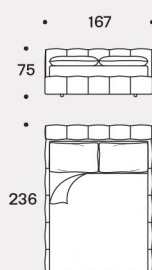

## Feet

In metal Dark brown painted with brass terminal or Light grey painted with black nickel terminal for Air version.

In wood black painted h 4 cm for Box versions.

Misura rete / Size for bed base / 160x200 cm

**Pixel AIR**

153x203 cm

180x200 cm

193x203 cm

Misura rete / Size for bed base / 160x200 cm

**Pixel BOX**

153x203 cm

180x200 cm

193x203 cm

Misura rete / Size for bed base / 160x200 cm

**Pixel BOX LARGE**

153x203 cm

180x200 cm

193x203 cm

**Pixel BOX - Special Headboard Size**

Misura rete / Size for bed base

153x203 cm

193x203 cm

**Pixel BOX LARGE - Special Headboard Size**

Misura rete / Size for bed base

153x203 cm

193x203 cm