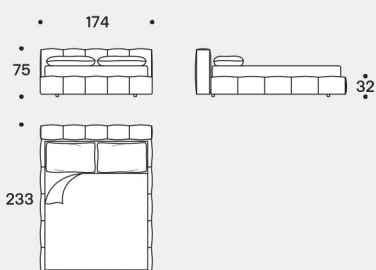

## Feet

In metal Dark brown painted with brass terminal or Light grey painted with black nickel terminal for Air version.

In wood black painted h 4 cm for Box versions.

Misura rete / Size for bed base / 160x200 cm

**Pixel AIR**

153x203 cm

180x200 cm

193x203 cm

Misura rete / Size for bed base / 160x200 cm

**Pixel BOX**

153x203 cm

180x200 cm

193x203 cm

Misura rete / Size for bed base / 160x200 cm

**Pixel BOX LARGE**

153x203 cm

180x200 cm

193x203 cm

**Pixel BOX - Special Headboard Size**

Misura rete / Size for bed base

153x203 cm

193x203 cm

**Pixel BOX LARGE - Special Headboard Size**

Misura rete / Size for bed base

153x203 cm

193x203 cm