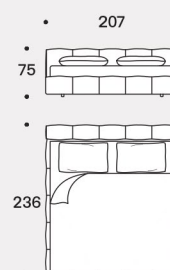

## Feet

In metal Dark brown painted with brass terminal or Light grey painted with black nickel terminal for Air version.

In wood black painted h 4 cm for Box versions.

Misura rete / Size for bed base / 160x200 cm

**Pixel AIR**

153x203 cm

180x200 cm

193x203 cm

Misura rete / Size for bed base / 160x200 cm

**Pixel BOX**

153x203 cm

180x200 cm

193x203 cm

Misura rete / Size for bed base / 160x200 cm

**Pixel BOX LARGE**

153x203 cm

180x200 cm

193x203 cm

**Pixel BOX - Special Headboard Size**

Misura rete / Size for bed base

153x203 cm

193x203 cm

**Pixel BOX LARGE - Special Headboard Size**

Misura rete / Size for bed base

153x203 cm

193x203 cm