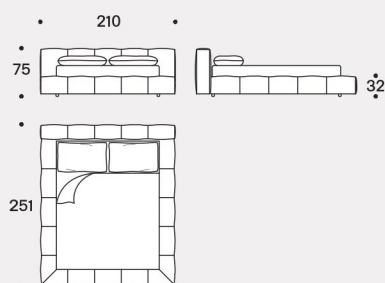

## Feet

In metal Dark brown painted with brass terminal or Light grey painted with black nickel terminal for Air version.

In wood black painted h 4 cm for Box versions.

Misura rete / Size for bed base / 160x200 cm

**Pixel AIR**

153x203 cm

180x200 cm

193x203 cm

Misura rete / Size for bed base / 160x200 cm

**Pixel BOX**

153x203 cm

180x200 cm

193x203 cm

Misura rete / Size for bed base / 160x200 cm

**Pixel BOX LARGE**

153x203 cm

180x200 cm

193x203 cm

**Pixel BOX - Special Headboard Size**

Misura rete / Size for bed base

153x203 cm

193x203 cm

**Pixel BOX LARGE - Special Headboard Size**

Misura rete / Size for bed base

153x203 cm

193x203 cm