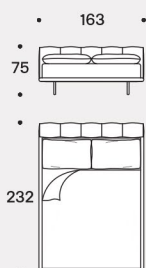

## Feet

In metal Dark brown painted with brass terminal or Light grey painted with black nickel terminal for Air version.

In wood black painted h 4 cm for Box versions.

Misura rete / Size for bed base / 160x200 cm

**Pixel AIR**

153x203 cm

180x200 cm

193x203 cm

Misura rete / Size for bed base / 160x200 cm

**Pixel BOX**

153x203 cm

180x200 cm

193x203 cm

Misura rete / Size for bed base / 160x200 cm

**Pixel BOX LARGE**

153x203 cm

180x200 cm

193x203 cm

**Pixel BOX - Special Headboard Size**

Misura rete / Size for bed base

153x203 cm

193x203 cm

**Pixel BOX LARGE - Special Headboard Size**

Misura rete / Size for bed base

153x203 cm

193x203 cm