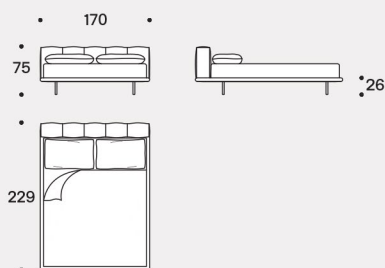

## Feet

In metal Dark brown painted with brass terminal or Light grey painted with black nickel terminal for Air version.

In wood black painted h 4 cm for Box versions.

Misura rete / Size for bed base / 160x200 cm

**Pixel AIR**

153x203 cm

180x200 cm

193x203 cm

Misura rete / Size for bed base / 160x200 cm

**Pixel BOX**

153x203 cm

180x200 cm

193x203 cm

Misura rete / Size for bed base / 160x200 cm

**Pixel BOX LARGE**

153x203 cm

180x200 cm

193x203 cm

**Pixel BOX - Special Headboard Size**

Misura rete / Size for bed base

153x203 cm

193x203 cm

**Pixel BOX LARGE - Special Headboard Size**

Misura rete / Size for bed base

153x203 cm

193x203 cm