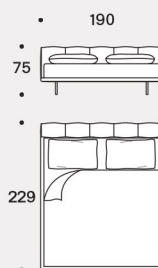

## Feet

In metal Dark brown painted with brass terminal or Light grey painted with black nickel terminal for Air version.

In wood black painted h 4 cm for Box versions.

Misura rete / Size for bed base / 160x200 cm

**Pixel AIR**

153x203 cm

180x200 cm

193x203 cm

Misura rete / Size for bed base / 160x200 cm

**Pixel BOX**

153x203 cm

180x200 cm

193x203 cm

Misura rete / Size for bed base / 160x200 cm

**Pixel BOX LARGE**

153x203 cm

180x200 cm

193x203 cm

**Pixel BOX - Special Headboard Size**

Misura rete / Size for bed base

153x203 cm

193x203 cm

**Pixel BOX LARGE - Special Headboard Size**

Misura rete / Size for bed base

153x203 cm

193x203 cm