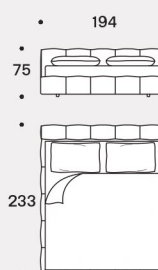

## Feet

In metal Dark brown painted with brass terminal or Light grey painted with black nickel terminal for Air version.

In wood black painted h 4 cm for Box versions.

Misura rete / Size for bed base / 160x200 cm

**Pixel AIR**

153x203 cm

180x200 cm

193x203 cm

Misura rete / Size for bed base / 160x200 cm

**Pixel BOX**

153x203 cm

180x200 cm

193x203 cm

Misura rete / Size for bed base / 160x200 cm

**Pixel BOX LARGE**

153x203 cm

180x200 cm

193x203 cm

**Pixel BOX - Special Headboard Size**

Misura rete / Size for bed base

153x203 cm

193x203 cm

**Pixel BOX LARGE - Special Headboard Size**

Misura rete / Size for bed base

153x203 cm

193x203 cm