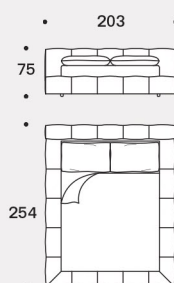

## Feet

In metal Dark brown painted with brass terminal or Light grey painted with black nickel terminal for Air version.

In wood black painted h 4 cm for Box versions.

Misura rete / Size for bed base / 160x200 cm

**Pixel AIR**

153x203 cm

180x200 cm

193x203 cm

Misura rete / Size for bed base / 160x200 cm

**Pixel BOX**

153x203 cm

180x200 cm

193x203 cm

Misura rete / Size for bed base / 160x200 cm

**Pixel BOX LARGE**

153x203 cm

180x200 cm

193x203 cm

**Pixel BOX - Special Headboard Size**

Misura rete / Size for bed base

153x203 cm

193x203 cm

**Pixel BOX LARGE - Special Headboard Size**

Misura rete / Size for bed base

153x203 cm

193x203 cm