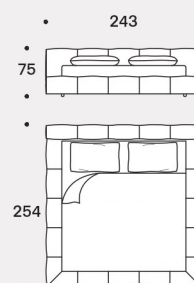

## Feet

In metal Dark brown painted with brass terminal or Light grey painted with black nickel terminal for Air version.

In wood black painted h 4 cm for Box versions.

Misura rete / Size for bed base / 160x200 cm

**Pixel AIR**

153x203 cm

180x200 cm

193x203 cm

Misura rete / Size for bed base / 160x200 cm

**Pixel BOX**

153x203 cm

180x200 cm

193x203 cm

Misura rete / Size for bed base / 160x200 cm

**Pixel BOX LARGE**

153x203 cm

180x200 cm

193x203 cm

**Pixel BOX - Special Headboard Size**

Misura rete / Size for bed base

153x203 cm

193x203 cm

**Pixel BOX LARGE - Special Headboard Size**

Misura rete / Size for bed base

153x203 cm

193x203 cm