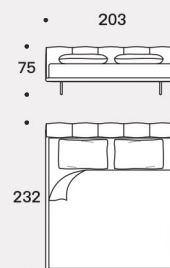

## Feet

In metal Dark brown painted with brass terminal or Light grey painted with black nickel terminal for Air version.

In wood black painted h 4 cm for Box versions.

Misura rete / Size for bed base / 160x200 cm

**Pixel AIR**

153x203 cm

180x200 cm

193x203 cm

Misura rete / Size for bed base / 160x200 cm

**Pixel BOX**

153x203 cm

180x200 cm

193x203 cm

Misura rete / Size for bed base / 160x200 cm

**Pixel BOX LARGE**

153x203 cm

180x200 cm

193x203 cm

**Pixel BOX - Special Headboard Size**

Misura rete / Size for bed base

153x203 cm

193x203 cm

**Pixel BOX LARGE - Special Headboard Size**

Misura rete / Size for bed base

153x203 cm

193x203 cm