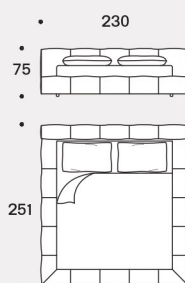

## Feet

In metal Dark brown painted with brass terminal or Light grey painted with black nickel terminal for Air version.

In wood black painted h 4 cm for Box versions.

Misura rete / Size for bed base / 160x200 cm

**Pixel AIR**

153x203 cm

180x200 cm

193x203 cm

Misura rete / Size for bed base / 160x200 cm

**Pixel BOX**

153x203 cm

180x200 cm

193x203 cm

Misura rete / Size for bed base / 160x200 cm

**Pixel BOX LARGE**

153x203 cm

180x200 cm

193x203 cm

**Pixel BOX - Special Headboard Size**

Misura rete / Size for bed base

153x203 cm

193x203 cm

**Pixel BOX LARGE - Special Headboard Size**

Misura rete / Size for bed base

153x203 cm

193x203 cm