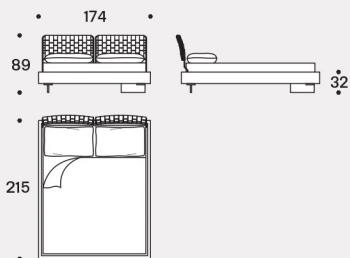

Structure

It includes the bed base with wooden slats. Bedframe is in wood padded with polyurethane foam clothed with velfodera coupled to polyester fiber 150gr/sqm.

The headboard supports are in metal with chromed finish.

Misura rete / Size for bed base / **160x200 cm**
LIMES

Testiere / Headboards

Fianco con testiera tessuto trapuntato / Side with quilted fabric headboard

LIMES T LARGE - versione sponda singola (Testiera, Pediera) / LIMES T LARGE - single sideboard version (Headboard, Footboard)

LIMES LARGE - versione sponda doppia angolare / LIMES LARGE - corner double sideboard version

Esempi posizione pannelli testiera / Examples headboard panels position

Misura rete / Size for bed base / **153x203 cm**
LIMES