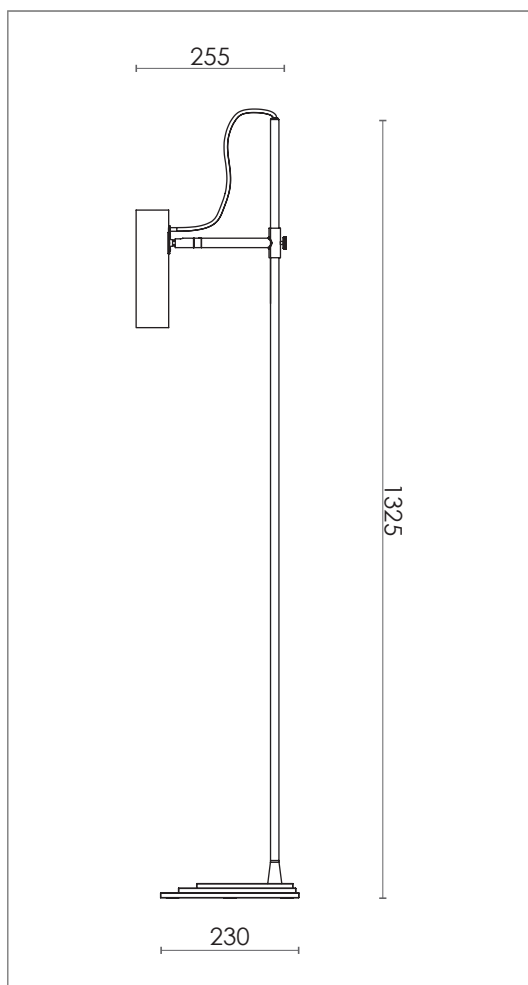

NOMAD FLOOR

DESIGN SPECIFICATIONS

DIMENSIONS (mm)	H 1325 x W 255 - BASE 230
WEIGHT (kg)	6,5
MATERIALS	THE LAMP IS MADE FROM CLEAR LACQURED BRASS OR POWDER COATED STEEL
CORD (mm)	BLACK TEXTILE - L 1900
ENVIRONMENT	INDOOR
DESIGN BY	NICLAS HOFLIN
DESIGN YEAR	2013

ELECTRICAL SPECIFICATIONS

SWITCH	ON / OFF
BULB HOLDER	GU10
LIGHT SOURCE	INCLUDED DIMMABLE 4 W LED - 2700 K
DIMMABLE	YES
MAX (W)	6 W LED
VOLTAGE	230 / 240
CLASS	2
IP	20

COLOURS

	BLACK	ART.NO. 400302005
	BLACK /BRASS DETAILS	ART.NO. 400300005
	SILK GREY/ BRASS DETAILS	ART.NO. 400300010
	WHITE / BRASS DETAILS	ART.NO. 400300002