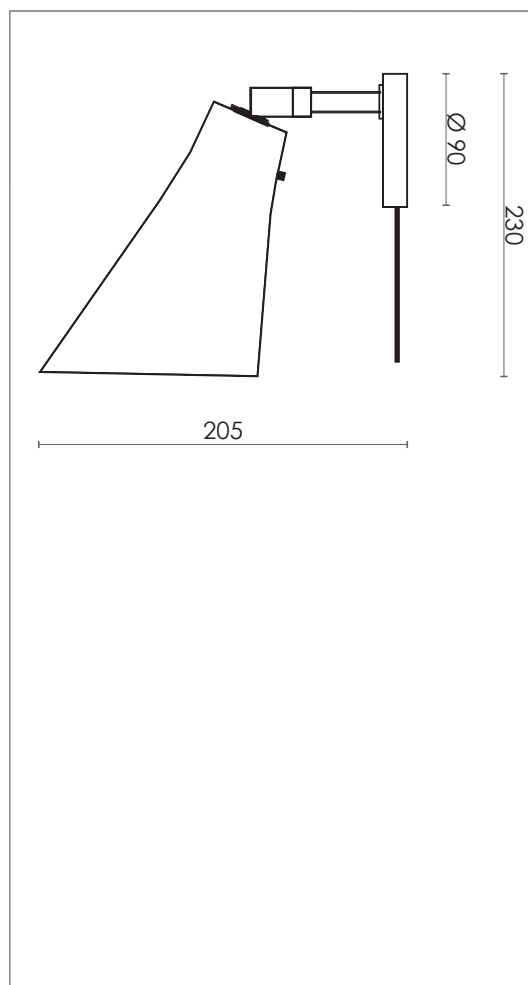

# MILLER WALL

## DESIGN SPECIFICATIONS

<b>DIMENSIONS (mm)</b>	H 230 x D 205 - BASE Ø 90
<b>WEIGHT (kg)</b>	0,8
<b>MATERIALS</b>	THE LAMP IS MADE FROM CLEAR LACQURED BRASS OR POWDER COATED STEEL
<b>CORD (mm)</b>	BLACK TEXTILE - L 2700 OR DIRECT MOUNT
<b>ENVIRONMENT</b>	INDOOR
<b>DESIGN BY</b>	NICLAS HOFLIN
<b>DESIGN YEAR</b>	2014