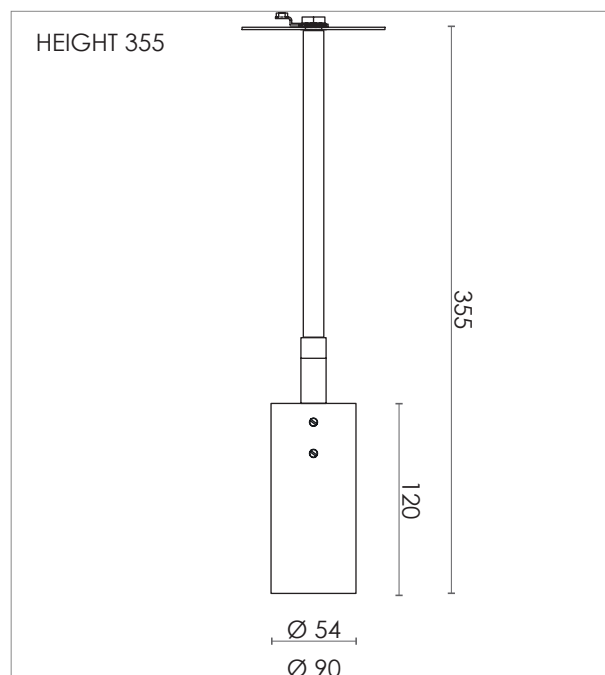

JOEY SPOT WITH PLATE - GU10

DESIGN SPECIFICATIONS

DIMENSIONS (mm)

W 90 x H 165 - SHADE Ø 54
W 90 x H 355 - SHADE Ø 54

WEIGHT (kg)

0,35 / 0,4

MATERIALS

THE LAMP IS MADE FROM CLEAR
LACQURED BRASS, STEEL OR POWDER
COATED STEEL

ELECTRICAL SPECIFICATIONS

SWITCH

NO

BULB HOLDER

GU10

LIGHT SOURCE

INCLUDED DIMMABLE
PAR16 - 6,5 W LED
- 2700K

DIMMABLE

YES

MAX (W)

10 W LED

VOLTAGE

230 / 240

CLASS

1

IP