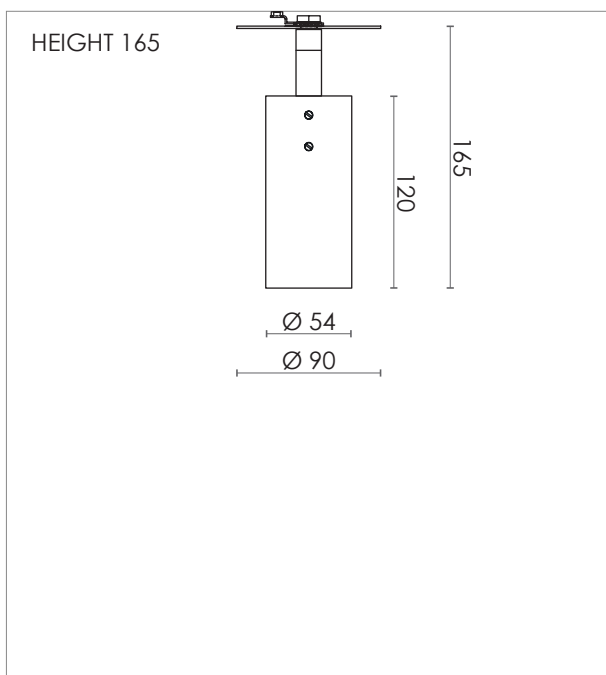

JOEY SPOT WITH PLATE - GU10

DESIGN SPECIFICATIONS

DIMENSIONS (mm)

W 90 x H 165 - SHADE Ø 54
W 90 x H 355 - SHADE Ø 54

WEIGHT (kg)

0,35 / 0,4

MATERIALS

THE LAMP IS MADE FROM CLEAR
LACQURED BRASS, STEEL OR POWDER
COATED STEEL

ELECTRICAL SPECIFICATIONS

SWITCH

NO

BULB HOLDER

GU10

LIGHT SOURCE

INCLUDED DIMMABLE
PAR16 - 6,5 W LED
- 2700K

DIMMABLE

YES

MAX (W)

10 W LED

VOLTAGE

230 / 240

CLASS

1

IP