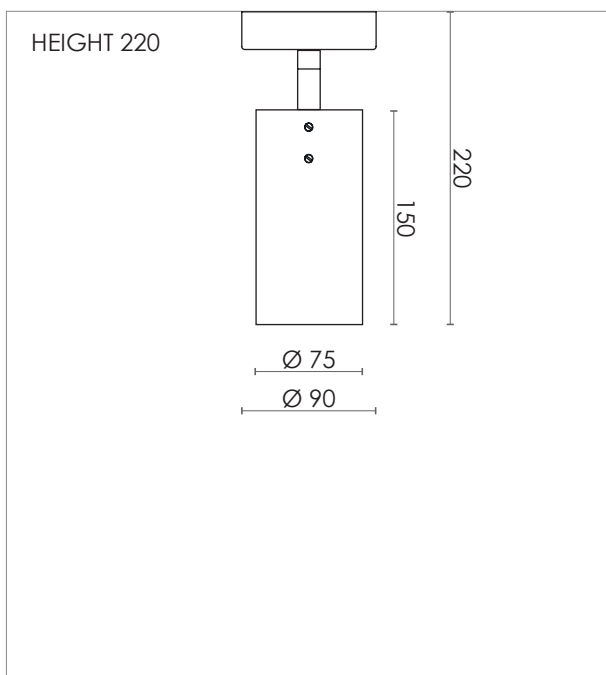

JOEY SPOT WITH CUP - E27

DESIGN SPECIFICATIONS

DIMENSIONS (mm)

W 90 x H 220 - SHADE Ø 75
W 90 x H 410 - SHADE Ø 75

WEIGHT (kg)

0,45 / 0,5

MATERIALS

THE LAMP IS MADE FROM CLEAR
LACQURED BRASS, STEEL OR POWDER
COATED STEEL

CORD (mm)

NO

ENVIRONMENT

INDOOR

DESIGN BY

NICLAS HOFLIN

DESIGN YEAR

2012

ELECTRICAL SPECIFICATIONS

SWITCH

NO

BULB HOLDER

E27

LIGHT SOURCE

INCLUDED DIMMABLE
PAR22 - 7 W LED
- 2700K

DIMMABLE

YES

MAX (W)

10 W LED

VOLTAGE

230 / 240

CLASS

1

IP

20

COLOURS

BRASS

H 220 ART.NO. 982113001

H 410 ART.NO. 982114001

STEEL

H 220 ART.NO. 982113500

H 410 ART.NO. 982114500

BLACK / BRASS

H 220 ART.NO. 982113005

H 410 ART.NO. 982114005

WHITE / BRASS

H 220 ART.NO. 982113002

H 410 ART.NO. 982114002

BRONZE COLORED

H 220 ART.NO. 982113223

H 410 ART.NO. 982114223

Rubon