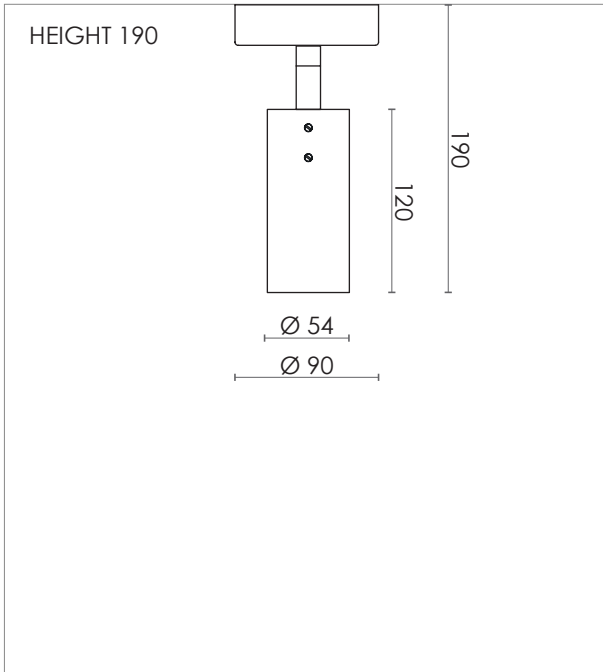

JOEY SPOT WITH CUP - GU10

DESIGN SPECIFICATIONS

DIMENSIONS (mm)

W 90 x H 190 - SHADE Ø 54
W 90 x H 380 - SHADE Ø 54

WEIGHT (kg)

0,35 / 0,4

MATERIALS

THE LAMP IS MADE FROM CLEAR
LACQURED BRASS, STEEL OR POWDER
COATED STEEL

CORD (mm)

NO

ENVIRONMENT

INDOOR

DESIGN BY

NICLAS HOFLIN

DESIGN YEAR

2012

ELECTRICAL SPECIFICATIONS

SWITCH

NO

BULB HOLDER

GU10

LIGHT SOURCE

INCLUDED DIMMABLE
PAR16 - 6,5 W LED
- 2700K

DIMMABLE

YES

MAX (W)

10 W LED

VOLTAGE

230 / 240

CLASS

1

IP

20

COLOURS

	BRASS	H 190 ART.NO. 982109001	H 380 ART.NO. 982110001
	STEEL	H 190 ART.NO. 982109500	H 380 ART.NO. 982110500
	BLACK / BRASS	H 190 ART.NO. 982109005	H 380 ART.NO. 982110005
	WHITE / BRASS	H 190 ART.NO. 982109002	H 380 ART.NO. 982110002
	BRONZE COLORED	H 190 ART.NO. 982109223	H 380 ART.NO. 982110223