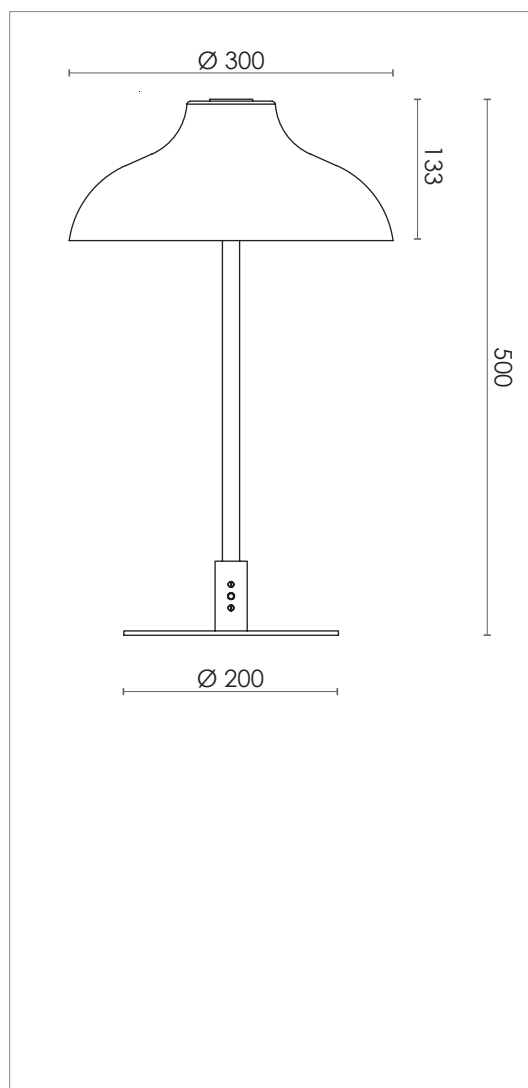

# BOLERO TABLE

## DESIGN SPECIFICATIONS

<b>DIMENSIONS (mm)</b>	H 500 x W Ø 300
<b>WEIGHT (kg)</b>	3,0
<b>MATERIALS</b>	THE LAMP IS MADE FROM CLEAR LACQURED BRASS, STEEL OR POWDER COATED STEEL.
<b>CORD (mm)</b>	BLACK TEXTILE - L 3800
<b>ENVIRONMENT</b>	INDOOR
<b>DESIGN BY</b>	NICLAS HOFLIN
<b>DESIGN YEAR</b>	2008

## ELECTRICAL SPECIFICATIONS

<b>SWITCH</b>	ON / OFF
<b>BULB HOLDER</b>	NO
<b>LIGHT SOURCE</b>	INTERGRATED 10 W DIMMABLE LED - 3000 K
<b>DIMMABLE</b>	YES
<b>MAX (W)</b>	10 W LED
<b>VOLTAGE</b>	230 / 240
<b>CLASS</b>	2
<b>IP</b>	20

## COLOURS

	<b>BLACK</b>	ART.NO. 311116005
	<b>STEEL</b>	ART.NO. 311115500
	<b>BLACK/BRASS</b>	ART.NO. 311115005
	<b>WHITE/BRASS</b>	ART.NO. 311115303
	<b>UMBRA GREY/STEEL</b>	ART.NO. 311115026