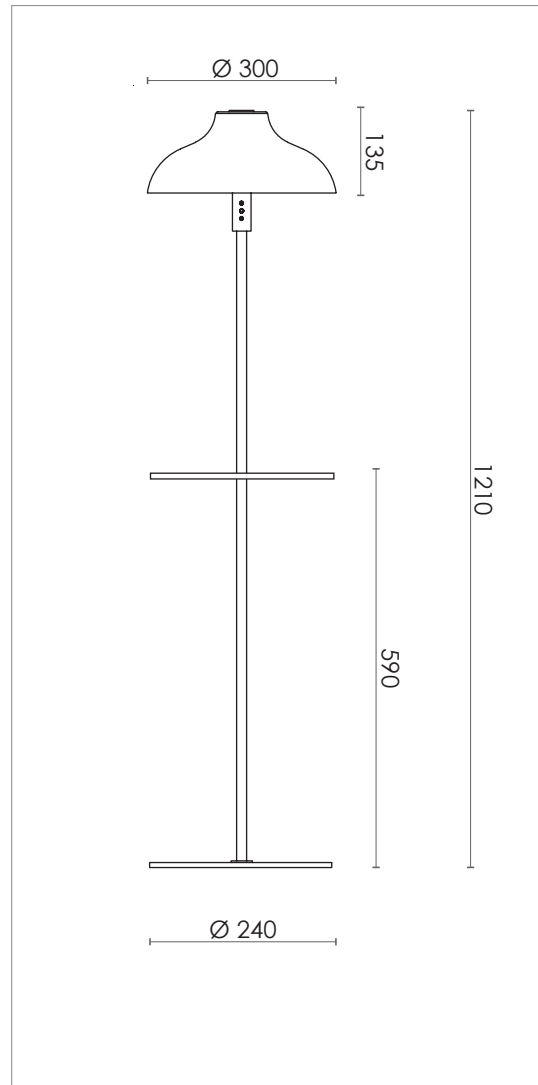

# BOLERO FLOOR SMALL WITH TABLE

## DESIGN SPECIFICATIONS

<b>DIMENSIONS (mm)</b>	H 1210 x W Ø 300 - TABLE H 590
<b>WEIGHT (kg)</b>	5.5
<b>MATERIALS</b>	THE LAMP IS MADE FROM POWDER COATED STEEL.
<b>CORD (mm)</b>	BLACK TEXTILE - L 3100
<b>ENVIRONMENT</b>	INDOOR
<b>DESIGN BY</b>	NICLAS HOFLIN
<b>DESIGN YEAR</b>	2008

## ELECTRICAL SPECIFICATIONS

<b>SWITCH</b>	ON/OFF
<b>BULB HOLDER</b>	NO
<b>LIGHT SOURCE</b>	INTERGRATED 10 W DIMMABLE LED - 3000 K
<b>DIMMABLE</b>	YES
<b>MAX (W)</b>	10 W LED
<b>VOLTAGE</b>	230 / 240
<b>CLASS</b>	2
<b>IP</b>	20

## COLOURS

BLACK

ART.NO. 311325005

Rubn