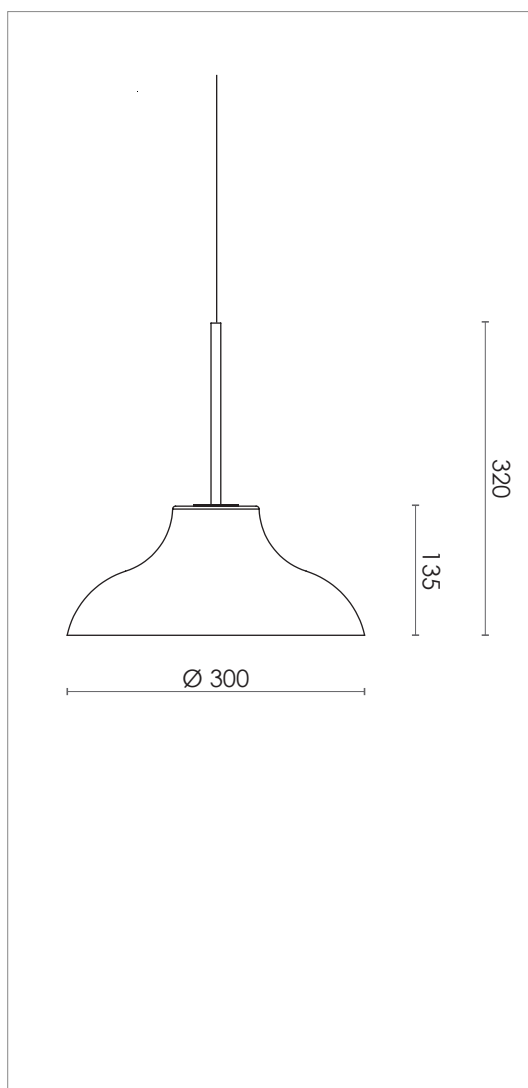

BOLERO PENDANT SMALL

DESIGN SPECIFICATIONS

DIMENSIONS (mm)	H 320 x W Ø 300
WEIGHT (kg)	2,0
MATERIALS	THE LAMP IS MADE FROM CLEAR LACQURED BRASS, STEEL OR POWDER COATED STEEL.
CORD (mm)	BLACK TEXTILE - L 3800
ENVIRONMENT	INDOOR
DESIGN BY	NICLAS HOFLIN
DESIGN YEAR	2008

ELECTRICAL SPECIFICATIONS

SWITCH	NO
BULB HOLDER	NO
LIGHT SOURCE	INTERGRATED 10 W DIMMABLE LED - 3000 K
DIMMABLE	YES
MAX (W)	10 W LED
VOLTAGE	230 / 240
CLASS	1
IP	20

COLOURS

	BLACK	ART.NO. 311506005
	STEEL	ART.NO. 311505500
	BLACK/BRASS	ART.NO. 311505005
	WHITE/BRASS	ART.NO. 311505303
	UMBRA GREY/STEEL	ART.NO. 311505026