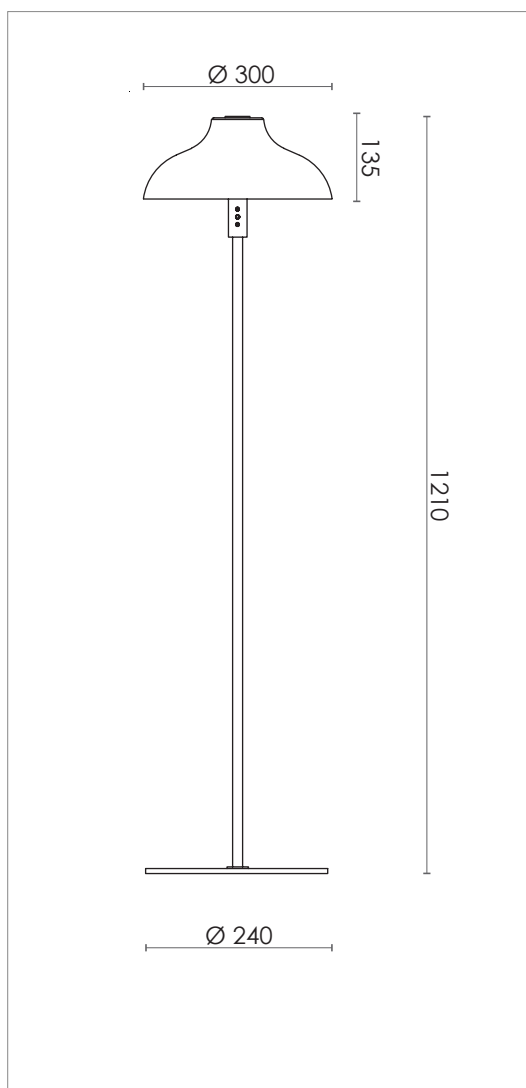

BOLERO FLOOR SMALL

DESIGN SPECIFICATIONS

DIMENSIONS (mm)	H 1210 x W Ø 300
WEIGHT (kg)	5
MATERIALS	THE LAMP IS MADE FROM CLEAR LACQURED BRASS, STEEL OR POWDER COATED STEEL.
CORD (mm)	BLACK TEXTILE - L 3100
ENVIRONMENT	INDOOR
DESIGN BY	NICLAS HOFLIN
DESIGN YEAR	2008

ELECTRICAL SPECIFICATIONS

SWITCH	ON/OFF
BULB HOLDER	NO
LIGHT SOURCE	INTERGRATED 10 W DIMMABLE LED - 3000 K
DIMMABLE	YES
MAX (W)	10 W LED
VOLTAGE	230 / 240
CLASS	2
IP	20

COLOURS

	BLACK	ART.NO. 311306005
	BLACK/BRASS	ART.NO. 311305005
	WHITE/BRASS	ART.NO. 311305303
	UMBRA GREY/STEEL	ART.NO. 311305026
	STEEL	ART.NO. 311305500