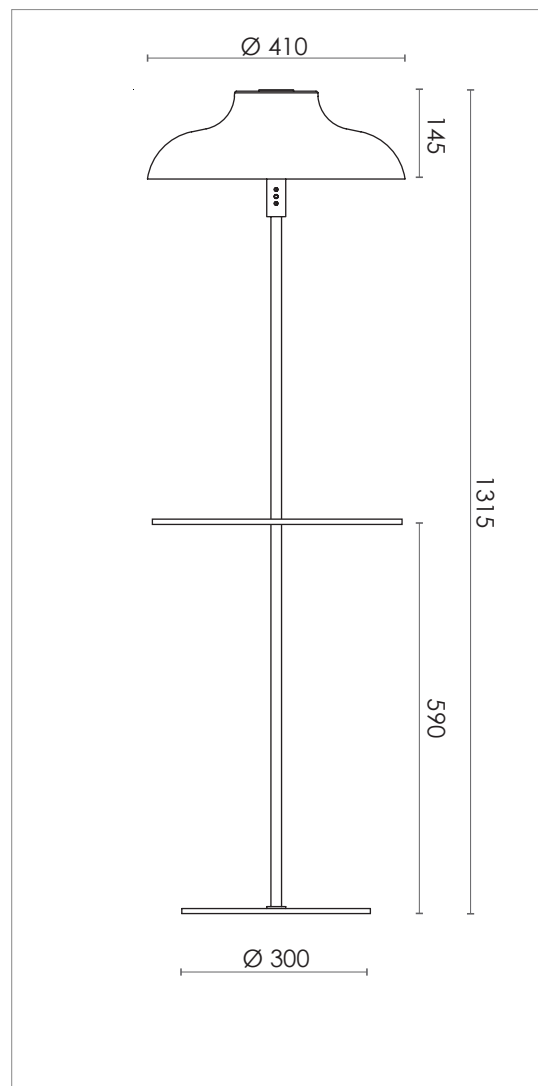

BOLERO FLOOR MEDIUM WITH TABLE

DESIGN SPECIFICATIONS

DIMENSIONS (mm)	H 1315 x W Ø 410 - TABLE H 590
WEIGHT (kg)	6.5
MATERIALS	THE LAMP IS MADE FROM POWDER COATED STEEL.
CORD (mm)	BLACK TEXTILE - L 2900
ENVIRONMENT	INDOOR
DESIGN BY	NICLAS HOF LIN
DESIGN YEAR	2008

ELECTRICAL SPECIFICATIONS

SWITCH	ON/OFF
BULB HOLDER	NO
LIGHT SOURCE	INTERGRATED 10 W DIMMABLE LED - 3000 K
DIMMABLE	YES
MAX (W)	10 W LED
VOLTAGE	230 / 240
CLASS	2
IP	20

COLOURS

BLACK

ART.NO. 311335005

Rubn