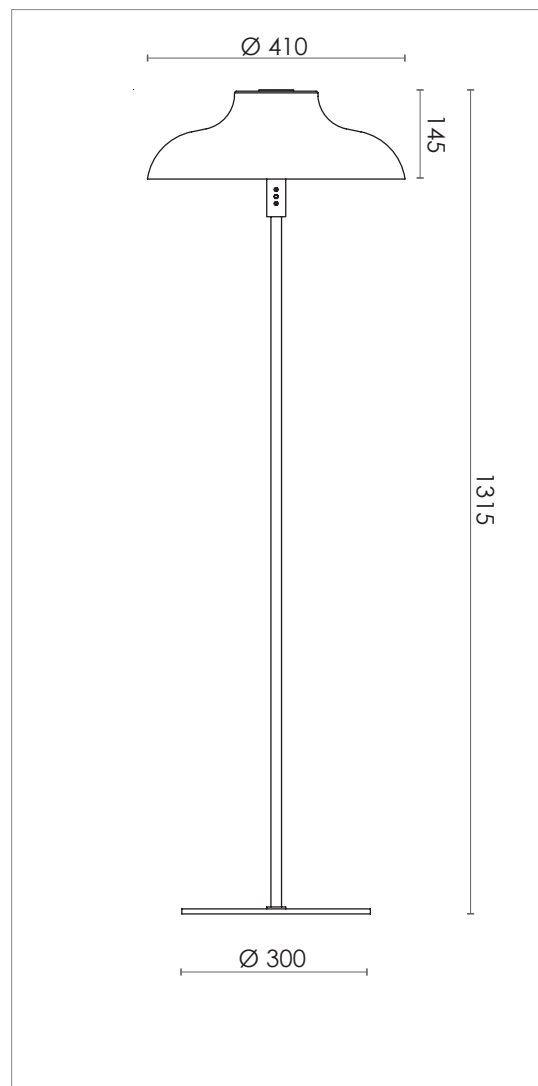

# BOLERO FLOOR MEDIUM

## DESIGN SPECIFICATIONS

<b>DIMENSIONS (mm)</b>	H 1315 x W Ø 410
<b>WEIGHT (kg)</b>	6.5
<b>MATERIALS</b>	THE LAMP IS MADE FROM CLEAR LACQURED BRASS, STEEL OR POWDER COATED STEEL.
<b>CORD (mm)</b>	BLACK TEXTILE - L 2900
<b>ENVIRONMENT</b>	INDOOR
<b>DESIGN BY</b>	NICLAS HOFLIN
<b>DESIGN YEAR</b>	2008

## ELECTRICAL SPECIFICATIONS

<b>SWITCH</b>	ON/OFF
<b>BULB HOLDER</b>	NO
<b>LIGHT SOURCE</b>	INTERGRATED 10 W DIMMABLE LED - 3000 K
<b>DIMMABLE</b>	YES
<b>MAX (W)</b>	10 W LED
<b>VOLTAGE</b>	230 / 240
<b>CLASS</b>	2
<b>IP</b>	20

## COLOURS

	<b>BLACK</b>	ART.NO. 311316005
	<b>BLACK/BRASS</b>	ART.NO. 311315005
	<b>WHITE/BRASS</b>	ART.NO. 311315303
	<b>UMBRA GREY/STEEL</b>	ART.NO. 311315026