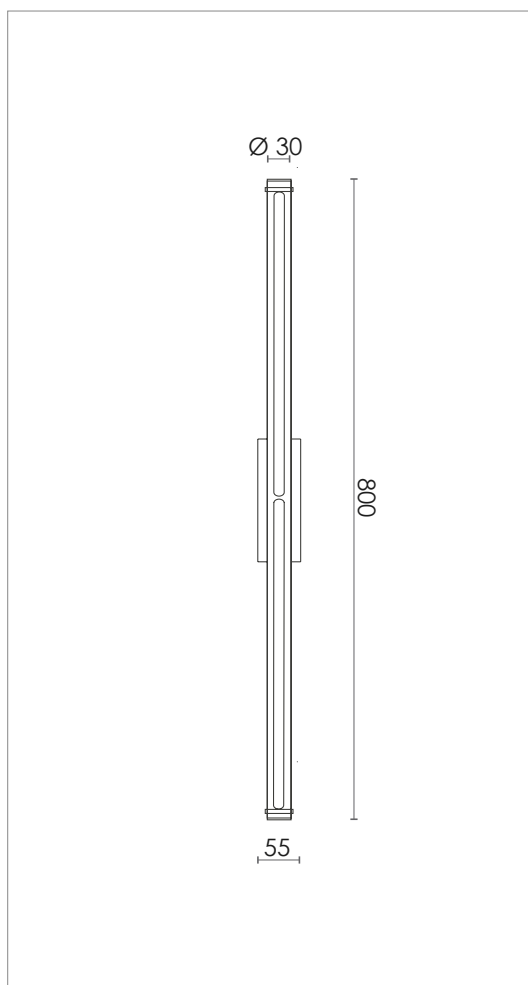

BLOOMSBURY 800 WALL

DESIGN SPECIFICATIONS

| | |
|------------------------|---------------------------------------------------------------------------|
| DIMENSIONS (mm) | H 800 x W 55 x D 80 |
| WEIGHT (kg) | 2,45 |
| MATERIALS | THE LAMP IS MADE FROM CLEAR LACQURED BRASS, STEEL OR POWDER COATED STEEL. |
| CORD (mm) | BLACK TEXTILE - L 3000 OR DIRECT MOUNT |
| ENVIRONMENT | INDOOR |
| DESIGN BY | NICLAS HOFLIN |
| DESIGN YEAR | 2017 |

ELECTRICAL SPECIFICATIONS

| | |
|---------------------|---------------------------------------|
| SWITCH | DIRECT MOUNT / DIMMER ON CABLE |
| BULB HOLDER | NO |
| LIGHT SOURCE | INTEGRATED 12 W DIMMABLE LED - 2700 K |
| DIMMABLE | YES |
| MAX (W) | 12 W LED |
| VOLTAGE | 230 / 240 (LED DRIVER INCL.) |
| CLASS | 2 |
| IP | 20 |

COLOURS

| | | | |
|-------------------------------------------------------------------------------------|---------------------|-------------------------------------|---------------------------------------|
|  | BLACK | WITH CABLE ART.NO. 811361005 | DIRECT MOUNT ART.NO. 811363005 |
|  | BRASS | WITH CABLE ART.NO. 811361001 | DIRECT MOUNT ART.NO. 811363001 |
|  | BRONZE COLOR | WITH CABLE ART.NO. 811361223 | DIRECT MOUNT ART.NO. 811363223 |
|  | STEEL | WITH CABLE ART.NO. 811361500 | DIRECT MOUNT ART.NO. 811363500 |