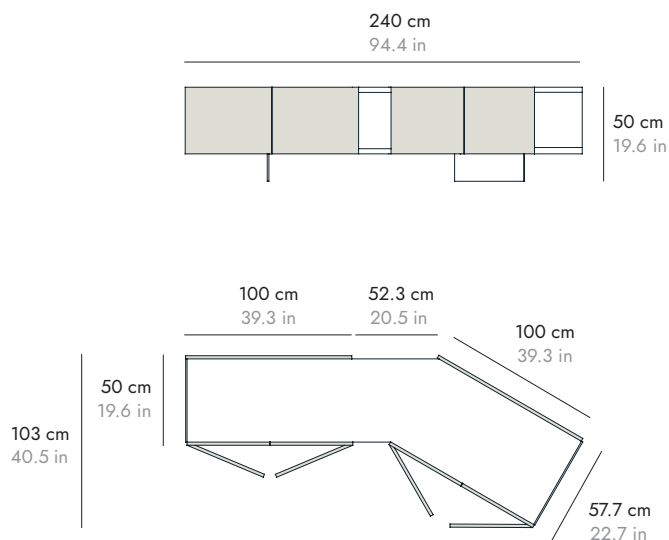

DETAILS DETALLES

FIRENZE

BY RODOLFO DORDONI, 2023

punt

DIMENSIONS DIMENSIONES

FIR401

FIR402

The sideboard has a 2700K interior light with activation by opening and closing doors or with activation by movement of the foot under the sideboard. The light can remain on when the doors are closed.

FIRENZE

BY RODOLFO DORDONI, 2023

punt

DIMENSIONS DIMENSIONES

FIR501

Right-hand side cabinet door opening
Apertura puerta vitrina derecha

FIR502

Left-hand side cabinet door opening
Apertura puerta vitrina izquierda