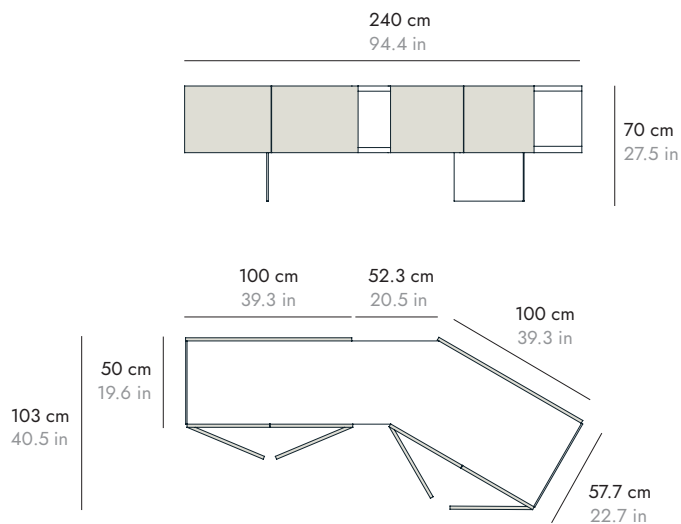

DETAILS DETALLES

FIRENZE

BY RODOLFO DORDONI, 2023

punt

DIMENSIONS DIMENSIONES

FIR401

FIR402

The sideboard has a 2700K interior light with activation by opening and closing doors or with activation by movement of the foot under the sideboard. The light can remain on when the doors are closed.

FIRENZE

BY RODOLFO DORDONI, 2023

punt

DIMENSIONS DIMENSIONES

FIR501

Right-hand side cabinet door opening
Apertura puerta vitrina derecha

FIR502

Left-hand side cabinet door opening
Apertura puerta vitrina izquierda