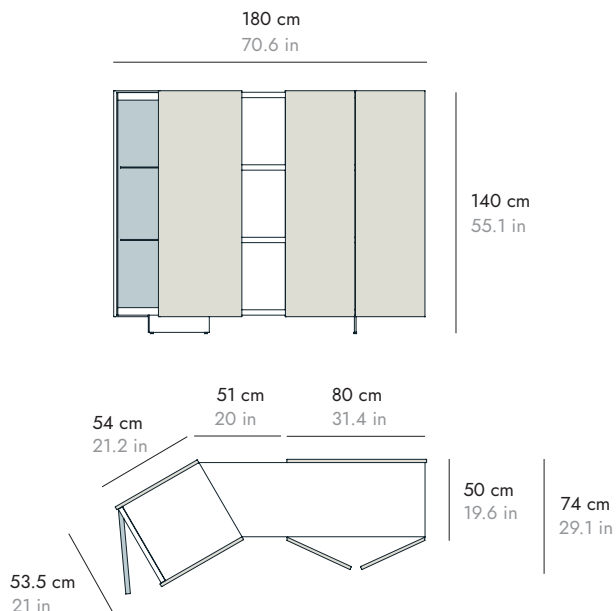

DETAILS DETALLES

FIRENZE

BY RODOLFO DORDONI, 2023

punt

DIMENSIONS DIMENSIONES

FIR401

FIR402

The sideboard has a 2700K interior light with activation by opening and closing doors or with activation by movement of the foot under the sideboard. The light can remain on when the doors are closed.

FIRENZE

BY RODOLFO DORDONI, 2023

punt

DIMENSIONS DIMENSIONES

FIR501

Right-hand side cabinet door opening
Apertura puerta vitrina derecha

FIR502

Left-hand side cabinet door opening
Apertura puerta vitrina izquierda