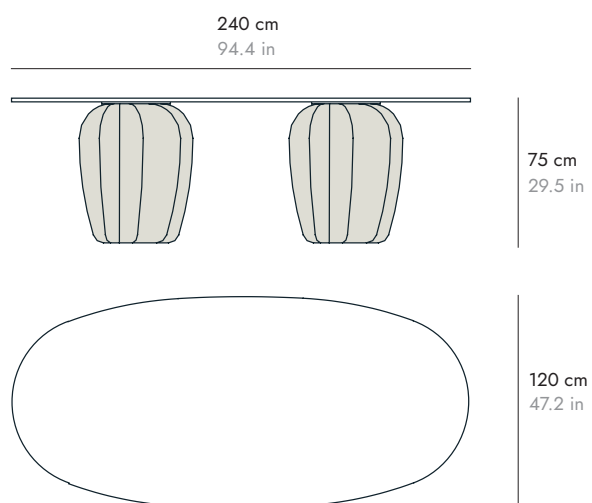

CORAL

BY ARIK LEVY, 2024

OMBRA *by* **punt**

DIMENSIONS DIMENSIONES

CRL131

CRL241

CORAL

BY ARIK LEVY, 2024