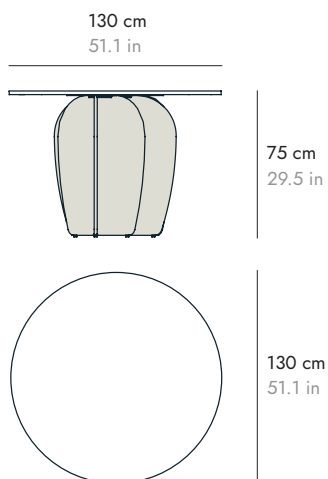

CORAL

BY ARIK LEVY, 2024

OMBRA *by* **punt**

DIMENSIONS DIMENSIONES

CRL131

CRL241

CORAL

BY ARIK LEVY, 2024