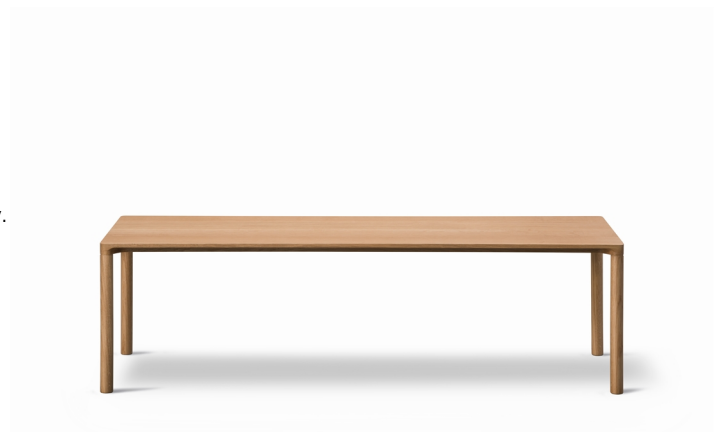

Piloti Wood Coffee Table

Designed By Hugo Passos, 2016

The Piloti tables in wood are made from solid oak. The Piloti series comes in a range of sizes and two optional heights, making them ideal individually, together in groups or nested above each other. A subtle profiling of the solid wood table top transits to the legs at each corner, creating a balanced entity. Piloti was designed by the Copenhagen-based Portuguese designer Hugo Passos in 2016.

MODEL

6715 - 120x39 cm

MATERIALS

Legs and table top in solid hardwood. Legs mounted to table top with metal thread. Knock-down, delivered unassembled. Assembled without the use of screws and tools. Available in two heights, please specify 35 cm or 41 cm.

COUNTRY OF ORIGIN

DK

TEST & CERTIFICATES

FSC® certified

EN 15372:2016 (L1)

ESSENTIAL ASSORTMENT

WOOD	HEIGHT
Oak light oil, FSC Mix 70%	35 cm
Smoked oak, oiled, FSC Mix 70%	35 cm
Oak black lacquer, FSC Mix 70%	35 cm