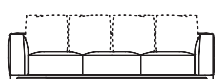

Art. DTL200
L/W 200 H 82 P/D 100
W 78,7" H 32,3" D 39,4"

nr 2 cuscini suggeriti
recommended additional cushions

Art. DTL220
L/W 220 H 82 P/D 100
W 86,6" H 32,3" D 39,4"

nr 3 cuscini suggeriti
recommended additional cushions

Art. DTL240
L/W 240 H 82 P/D 100
W 94,5" H 32,3" D 39,4"

nr 3 cuscini suggeriti
recommended additional cushions

Divano. Sofa.

Art. DTL280
L/W 280 H 82 P/D 100
W 110,2" H 32,3" D 39,4"

Dormeuse con bracciolo destro o sinistro. Sofa with armrest, left or right.