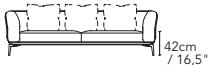

Divani.  
Sofas.

Art. DHZ203  
L/W 203 H 74 P/D 98  
W 79,3" H 29,1" D 38,6"

nr 3 cuscini suggeriti  
recommended additional cushions

Art. DHZ243  
L/W 243 H 74 P/D 98  
W 95,7" H 29,1" D 38,6"

nr 3 cuscini suggeriti  
recommended additional cushions

Art. DHZ223  
L/W 223 H 74 P/D 98  
W 87,8" H 29,1" D 38,6"

nr 3 cuscini suggeriti  
recommended additional cushions

Art. DHZ263  
L/W 263 H 74 P/D 98  
W 103,5" H 29,1" D 38,6"

nr 4 cuscini suggeriti  
recommended additional cushions