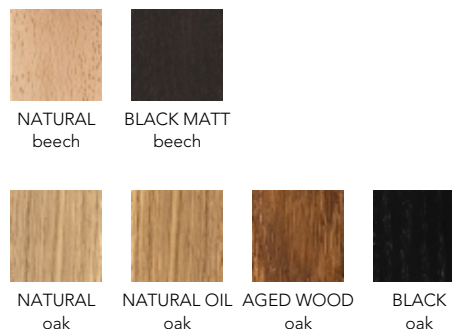

Wood finishing Finiture legno