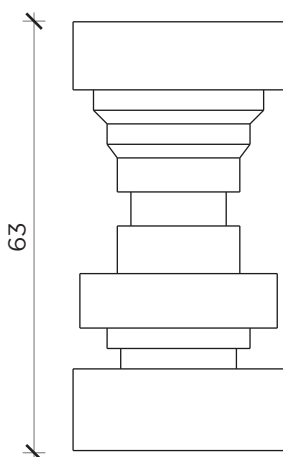

PIANT A | PLAN

PIANT A | PLAN

FRONTE | FRONT

FRONTE | FRONT

QUEEN

Sgabello | Stool

Designer: Claudio Bitetti
Anno | Year: 2015
Materiali | Materials: Sgabello in sughero tornito | Turned kork stool