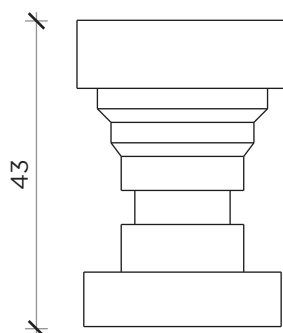

PIANT A | PLAN

PIANT A | PLAN

FRONTE | FRONT

FRONTE | FRONT

QUEEN

Sgabello | Stool

Designer: Claudio Bitetti
Anno | Year: 2015
Materiali | Materials: Sgabello in sughero tornito | Turned kork stool