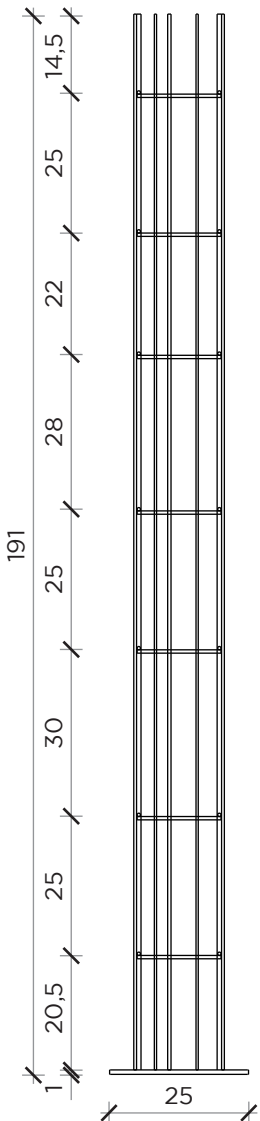

PIANTA | PLAN

FRONTE | FRONT

METRICA TOWER

Libreria | Bookcase

Designer: Ctrlzak
 Anno | Year: 2019
 Materiali | Materials: Struttura in metallo verniciato con ripiani in vetro | Painted metal structure with glass shelves