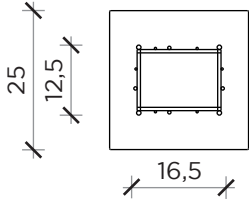

PIANTA | PLAN

FRONTE | FRONT

METRICA TOWER

Libreria | Bookcase

Designer: Ctrlzak
 Anno | Year: 2019
 Materiali | Materials: Struttura in metallo verniciato con ripiani in vetro | Painted metal structure with glass shelves