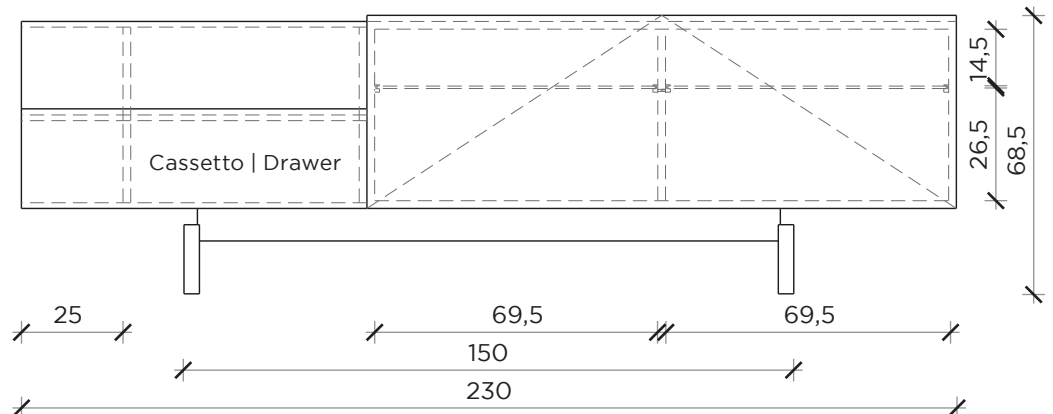

PIANTA | PLAN

LATO | SIDE

FRONTE | FRONT

ELLA

Credenza | Sideboard

Designer:
Anno | Year:
Materiali | Materials:

Uto Balmoral
2020
Struttura in MDF laccata o in essenza con anta a ribalta, cassetto e vano a giorno | Lacquered or veneered MDF structure with flap door, drawer and open compartment