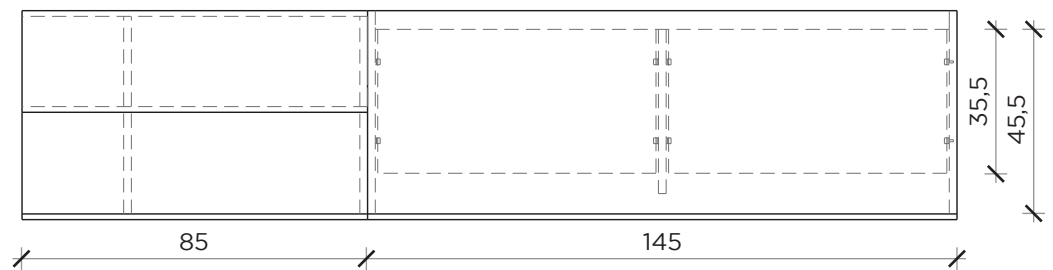

PIANTA | PLAN

LATO | SIDE

FRONTE | FRONT

ELLA

Credenza | Sideboard

Designer:
Anno | Year:
Materiali | Materials:

Uto Balmoral
2020
Struttura in MDF laccata o in essenza con anta a ribalta, cassetto e vano a giorno | Lacquered or veneered MDF structure with flap door, drawer and open compartment