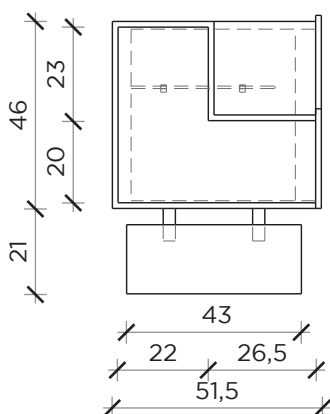

PIANTA | PLAN

LATO | SIDE

FRONTE | FRONT

ELLA

Credenza | Sideboard

Designer:
Anno | Year:
Materiali | Materials:

Uto Balmoral
2020
Struttura in MDF laccata o in essenza con anta a ribalta, cassetto e vano a giorno | Lacquered or veneered MDF structure with flap door, drawer and open compartment