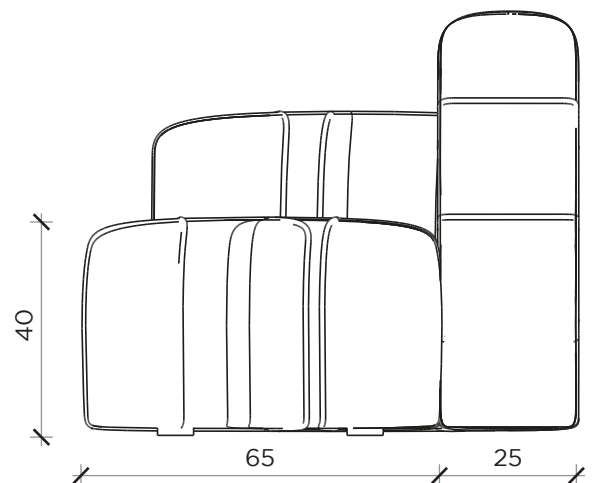

PIANTA | PLAN

FRONTE | FRONT

LATO | SIDE

CONTROPAKKO

Poltrona | Armchair

Designer: Marcantonio
 Anno | Year: 2012
 Materiali | Materials: Poltrona rivestita in tessuto con corde decorative | Armchair covered with fabric and decorative ropes