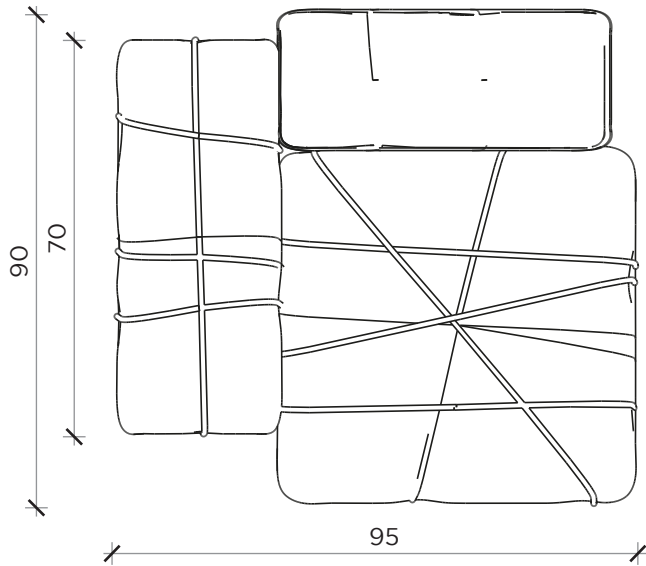

PIANTA | PLAN

FRONTE | FRONT

LATO | SIDE

CONTROPAKKO

Poltrona | Armchair

Designer: Marcantonio
 Anno | Year: 2012
 Materiali | Materials: Poltrona rivestita in tessuto con corde decorative | Armchair covered with fabric and decorative ropes