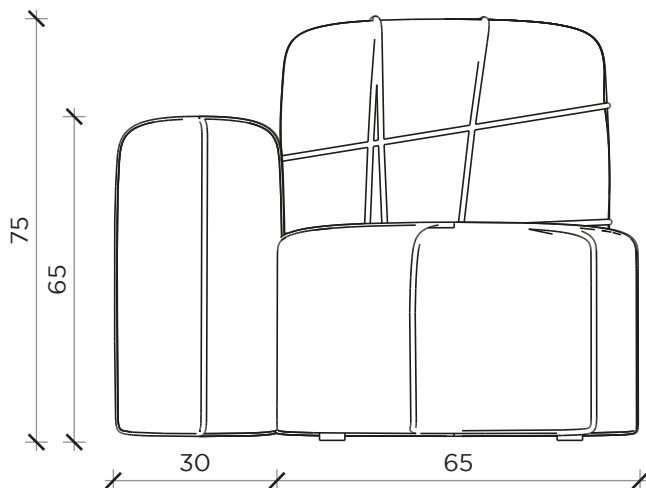

PIANTA | PLAN

FRONTE | FRONT

LATO | SIDE

CONTROPAKKO

Poltrona | Armchair

Designer: Marcantonio
 Anno | Year: 2012
 Materiali | Materials: Poltrona rivestita in tessuto con corde decorative | Armchair covered with fabric and decorative ropes