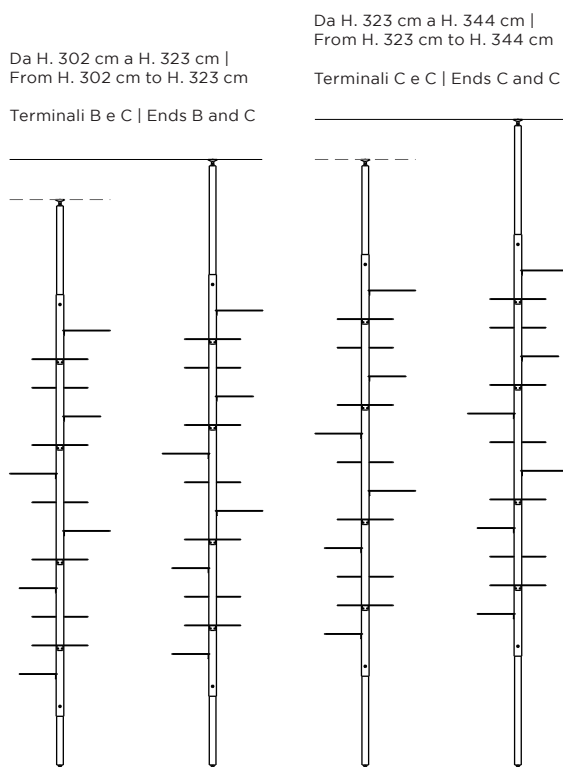

PIANTA | PLAN

FRONTE | FRONT

## ADELAIDE metal

SCHEMA ALTEZZE | HEIGHT SCHEME

ADELAIDE metal

Etagere | *Etagere*

Designer:  
Anno | Year:

Claudio Bitetti  
2019

Materiali | Materials:

Etagere terra soffitto con montante e mensole verniciate nero opaco | *Etagere forced between floor and ceiling with matt black painted metal riser and shelves*