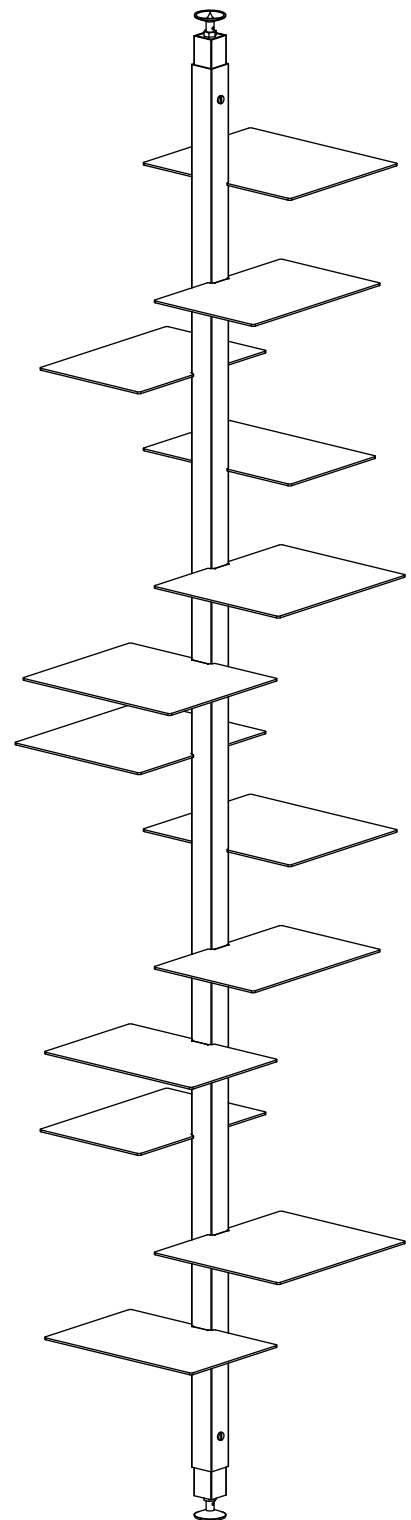

PIANTA | PLAN

FRONTE | FRONT

## ADELAIDE metal

## Etagere | *Etagere*

Designer:  
Anno | Year:  
Materiali | Materials:

Claudio Bitetti  
2019  
Etagere terra soffitto con montante e mensole verniciate nero opaco | *Etagere forced between floor and ceiling with matt black painted metal riser and shelves*

SCHEMA ALTEZZE | HEIGHT SCHEME

ADELAIDE metal

Etagere | *Etagere*

Designer:  
Anno | Year:

Claudio Bitetti  
2019

Materiali | Materials:

Etagere terra soffitto con montante e mensole verniciate nero opaco | *Etagere forced between floor and ceiling with matt black painted metal riser and shelves*