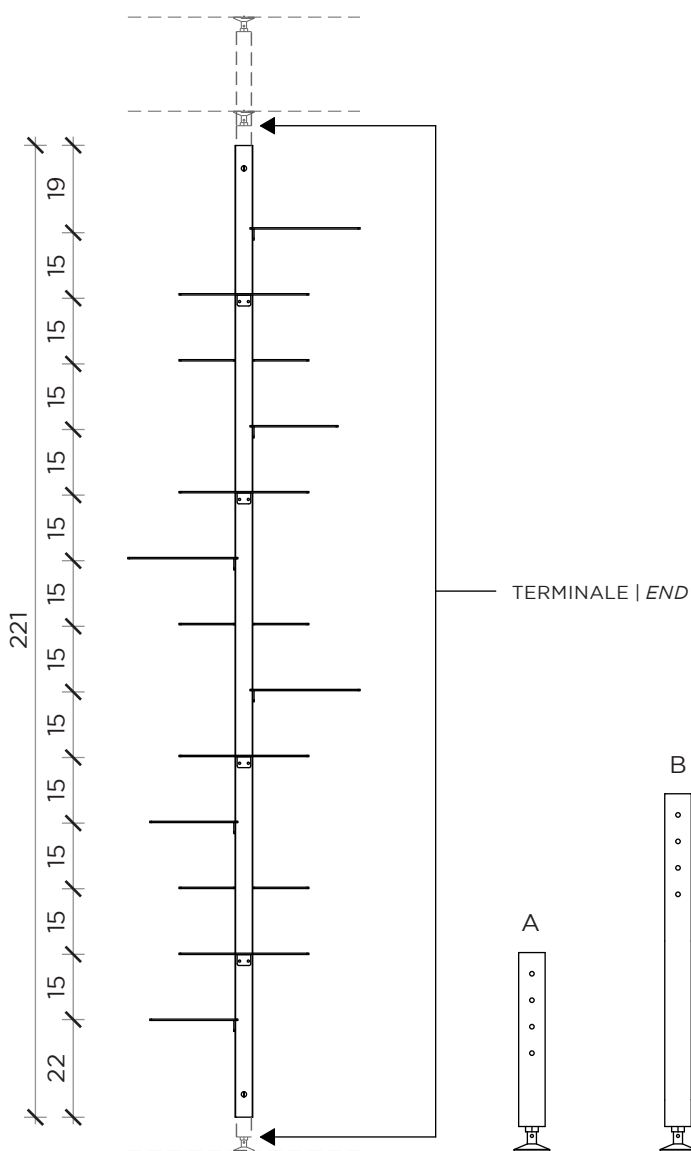

PIANTA | PLAN

FRONTE | FRONT

SCHEMA ALTEZZE | HEIGHT SCHEME

ADELAIDE metal

Etagere | *Etagere*

Designer:  
Anno | Year:

Claudio Bitetti  
2019

Materiali | Materials:

Etagere terra soffitto con montante e mensole verniciate nero opaco | *Etagere forced between floor and ceiling with matt black painted metal riser and shelves*