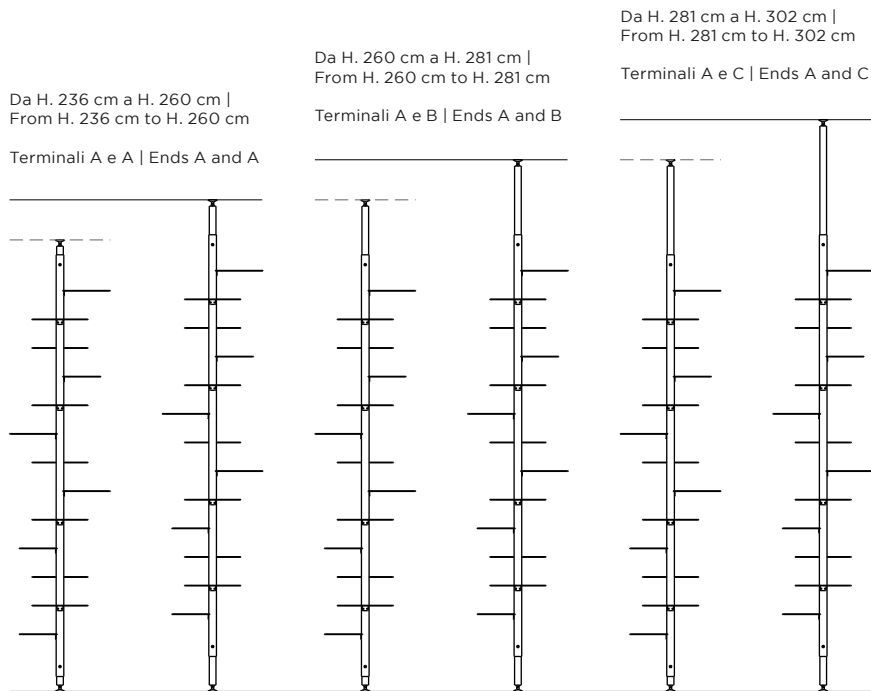

PIANTA | PLAN

FRONTE | FRONT

## ADELAIDE metal

SCHEMA ALTEZZE | HEIGHT SCHEME

ADELAIDE metal

Etagere | *Etagere*

Designer:  
Anno | Year:

Claudio Bitetti  
2019

Materiali | Materials:

Etagere terra soffitto con montante e mensole verniciate nero opaco | *Etagere forced between floor and ceiling with matt black painted metal riser and shelves*