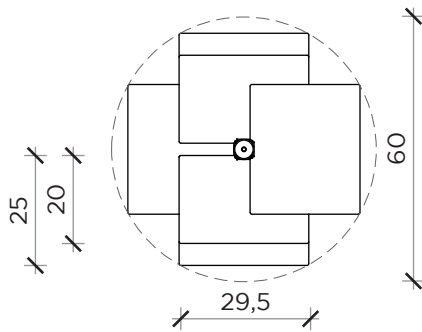

PIANTA | PLAN

FRONTE | FRONT

SCHEMA ALTEZZE | HEIGHT SCHEME

ADELAIDE metal

Etagere | *Etagere*

Designer:  
Anno | Year:

Claudio Bitetti  
2019

Materiali | Materials:

Etagere terra soffitto con montante e mensole verniciate nero opaco | *Etagere forced between floor and ceiling with matt black painted metal riser and shelves*