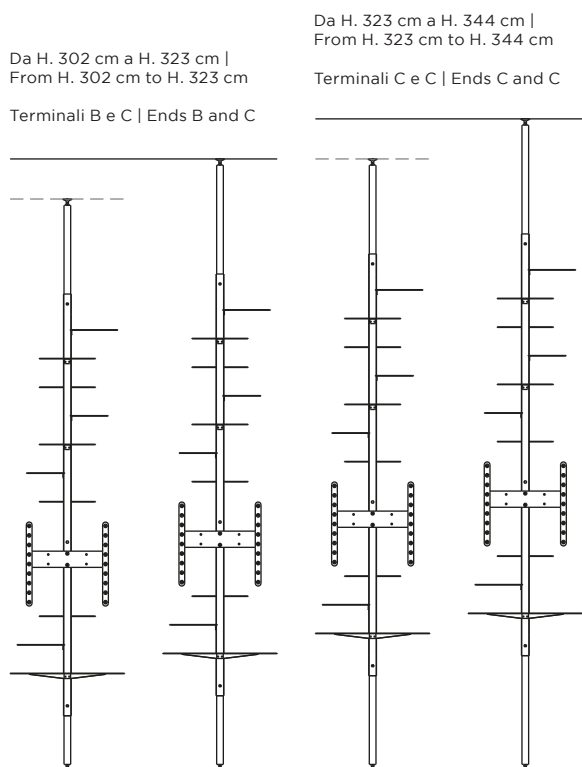

SCHEMA ALTEZZE | HEIGHT SCHEME

ADELAIDE metal tv

Etagere | *Etagere*

Designer:
Anno | Year:
Materiali | Materials:

Claudio Bitetti
2019
Etagere terra soffitto con montante e mensole verniciate nero opaco | *Etagere forced between floor and ceiling with matt black painted metal riser and shelves*