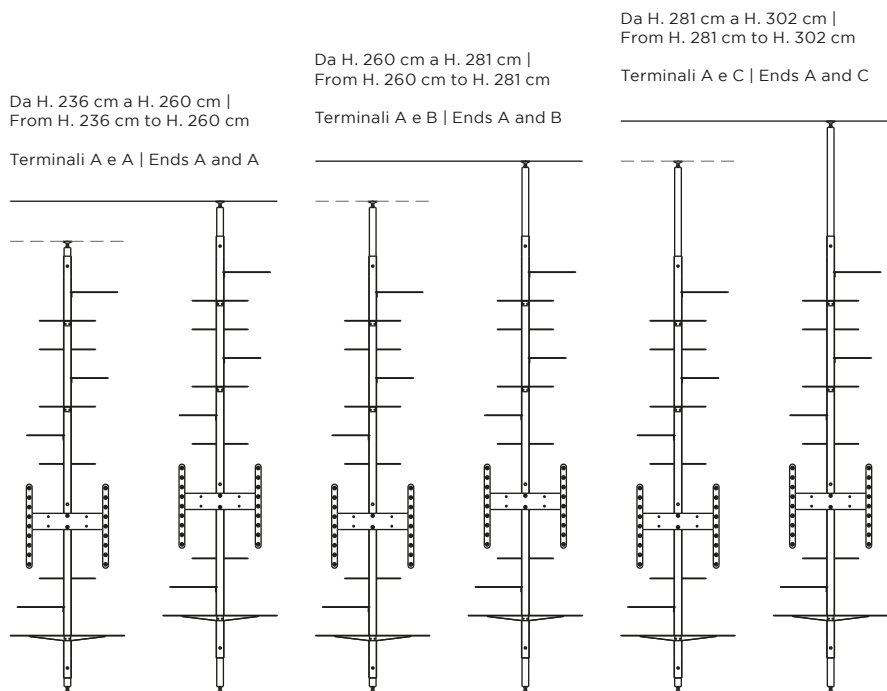

SCHEMA ALTEZZE | HEIGHT SCHEME

ADELAIDE metal tv

Etagere | *Etagere*

Designer:
Anno | Year:
Materiali | Materials:

Claudio Bitetti
2019
Etagere terra soffitto con montante e mensole verniciate nero opaco | *Etagere forced between floor and ceiling with matt black painted metal riser and shelves*