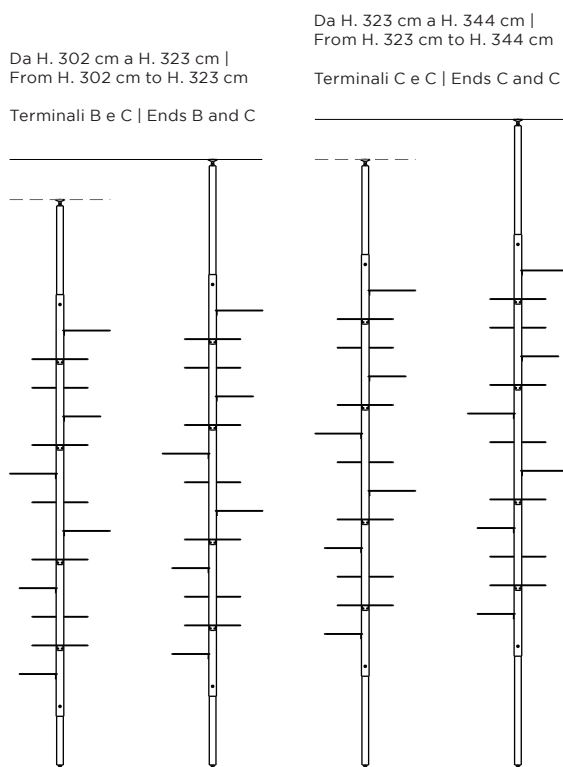

SCHEMA ALTEZZE | HEIGHT SCHEME

ADELAIDE metal

Etagere | *Etagere*

Designer:
Anno | Year:

Claudio Bitetti
2019

Materiali | Materials:

Etagere terra soffitto con montante e mensole verniciate nero opaco | *Etagere forced between floor and ceiling with matt black painted metal riser and shelves*