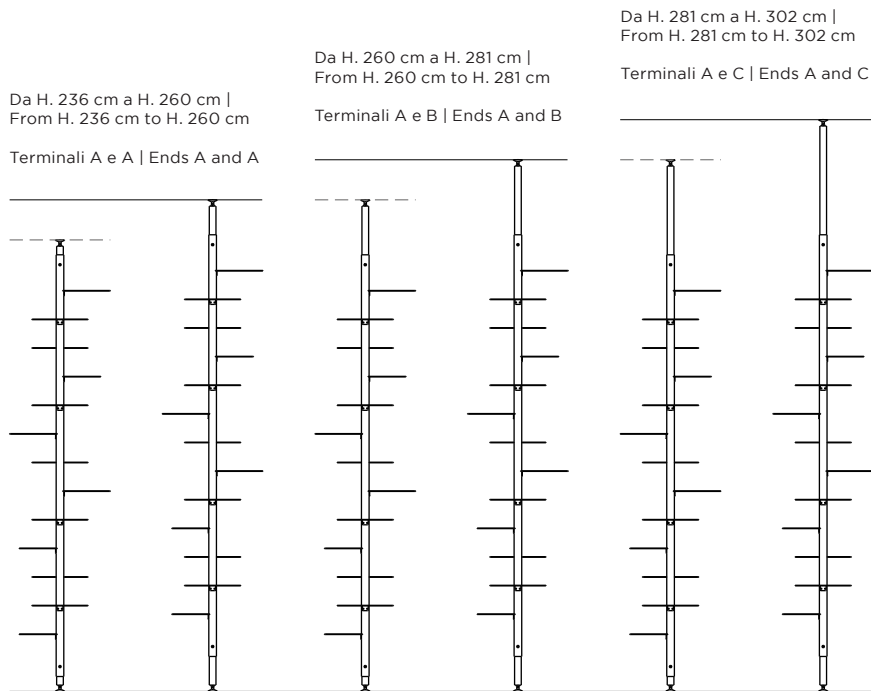

SCHEMA ALTEZZE | HEIGHT SCHEME

ADELAIDE metal

Etagere | *Etagere*

Designer:
Anno | Year:

Claudio Bitetti
2019

Materiali | Materials:

Etagere terra soffitto con montante e mensole verniciate nero opaco | *Etagere forced between floor and ceiling with matt black painted metal riser and shelves*