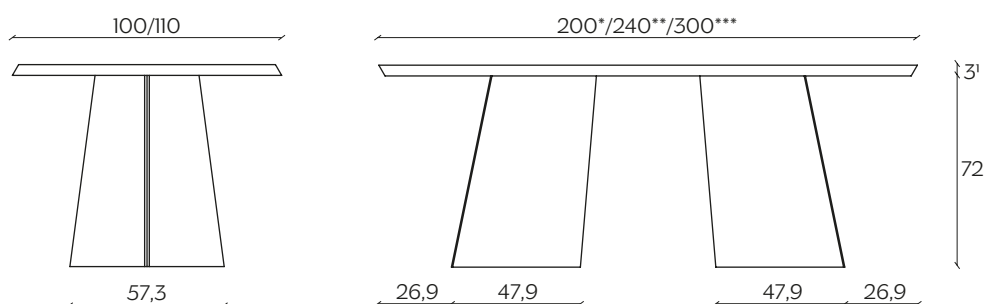

Maggese is the table of emphasis and lightness. It stands as a sculptural-looking element of decoration, yet light: the curved metal of the legs looks similar to paper, giving rise to a new language of furniture that combines simple construction and formality. The top is available in both fixed and extendable versions.

DIMENSIONI | DIMENSIONS

*lunghezza | width: 200 cm
larghezza | depth: 100 cm
altezza | height: 75/75,6/76,2 cm

**lunghezza | width: 240 cm
larghezza | depth: 100 cm
altezza | height: 75/75,6/76,2 cm

***lunghezza | width: 300 cm
larghezza | depth: 110 cm
altezza | height: 75/75,6/76,2 cm

DIMENSIONI | DIMENSIONS

*lunghezza | width: 180 - 215 - 250 cm

larghezza | depth: 100 cm

altezza | height: 75 cm

**lunghezza | width: 200 - 235 - 270 cm

larghezza | depth: 100 cm

altezza | height: 75 cm

AMBIENTE | ENVIRONMENT