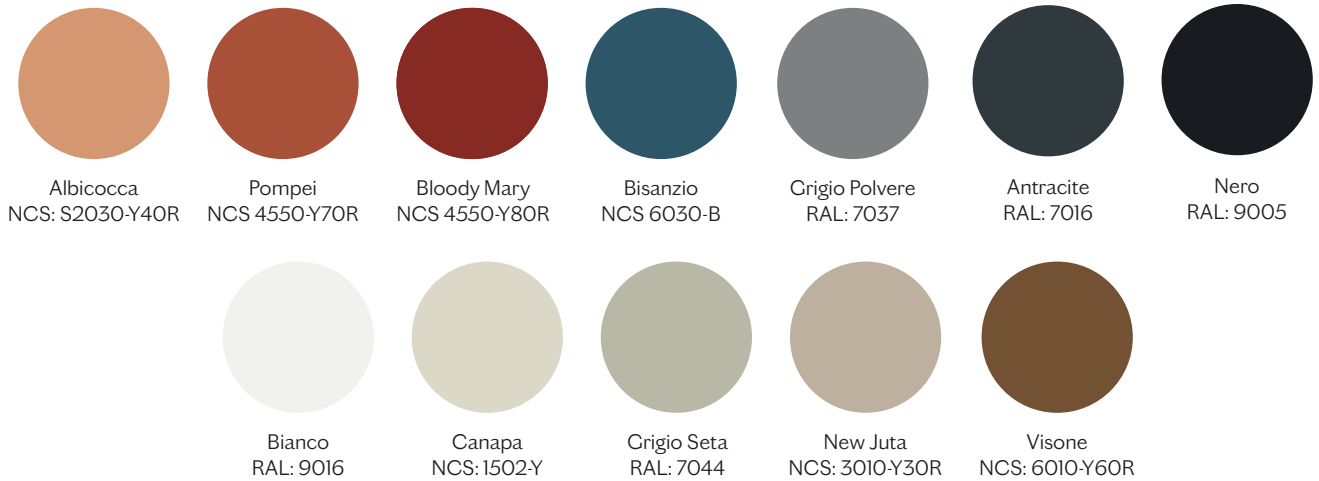

Care and Maintenance guide is available at miniforms.com

file 2D, 3D e fotografie sono disponibili su miniforms.com

2D, 3D files and hi-res images are available at miniforms.com

FINITURE | FINISHES

STRUTTURA | STRUCTURE

Laccato | Lacquer

Legno | Wood

FINITURE | FINISHES

PIANO | TOP

Cres Porcellanato | Porcelain Stoneware

Statuario Bianco

Étoil Cris

Emperador

Thundernight

Zincato
Zinc-coated

BASE | BASE

Metallo | Metal

Laccato (12 colori)
Lacquered (12 tones)

Zincato
Zinc-coated