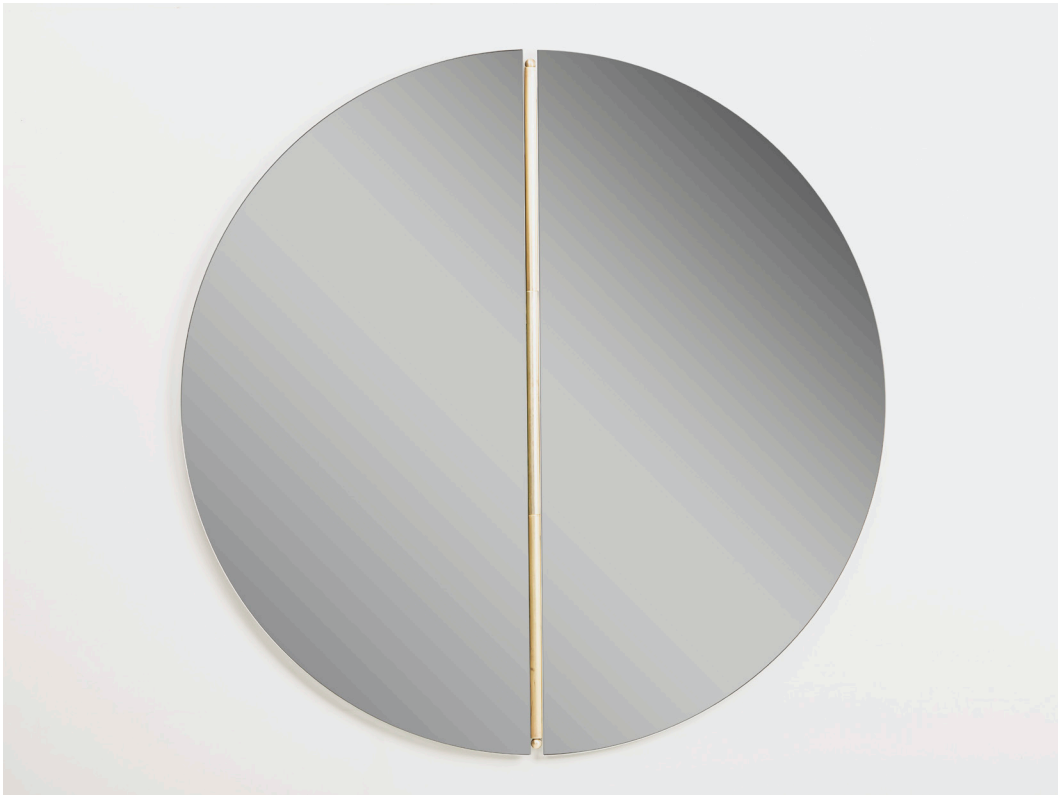

Rondò

by Bernhardt-Vella

mirror

description

material - finishing

size

– Rondò reinterprets the classic round mirror to adapt it to any domestic environment, whether it is a living area, bedroom or bathroom. The distinctiveness of the product consists in the possibility of playing with the three-dimensionality by adjusting half of the mirror to taste.

Matte brass-plated stainless steel structure

Ø100

Category Furniture Collection

Gross weight 40 kg

Orders can be made on sq.m. 114 x 65 x h 23 cm

100