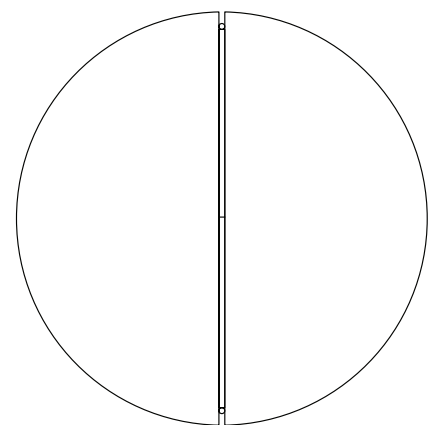

Rondò

by Bernhardt-Vella

mirror

description

material - finishing

size

– Rondò reinterprets the classic round mirror to adapt it to any domestic environment, whether it is a living area, bedroom or bathroom. The distinctiveness of the product consists in the possibility of playing with the three-dimensionality by adjusting half of the mirror to taste.

Matte brass-plated stainless steel structure

Ø100

Category Furniture Collection

Gross weight 40 kg

Orders can be made on sq.m. 114 x 65 x h 23 cm

100